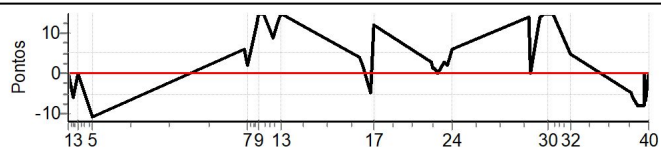

Num 16 Pen 0 PCZ 4 Total PP 215 Col. Final 27°