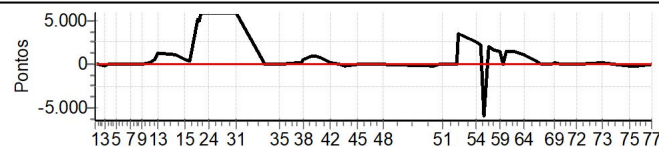

Trilha da Meia Noite 2020 - Trilha da Meia Noite 2020

Liftech/Emporio Pietri/AMD Brasil/Rastreamento Veicular/Ótica Sophia/All Jeep/Seleto Hotel/Mercado Vila Rica/Açougue EL Shaday/Grancar/Bosch Service/Produtora Caramenz/Embrasom/Prinse/Cine Show/Radio VIBE/SHOPPING PARKSUL/Roberto Pneu/Supernova/Dinamix Telecom/SKR Seguros/Mega Energia Solar/Sonimed/Felp/Trend Veículos/Sabor DI/Jerry Salgados/Forever Active Boost - FBA/Asa Pet/Nutty Bavarian/Garagem do Felipe

Performance Individual

Table with columns: PC, Tp, Trc, DistPC, Ideal, Passagem, Pen, Erro, Pontos, NoPC, AtePC. Contains data for participants 1 through 51.

Table with columns: PC, Tp, Trc, DistPC, Ideal, Passagem, Pen, Erro, Pontos, NoPC, AtePC. Contains data for participants 52 through 77.

Num 38 Pen 0 PCZ 0 Total PP 113648 Col. Final 6º

** BLU BOX TOTEM **
Angelo Cunha
(24)98115-7949 zap