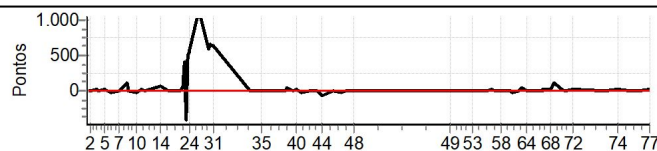

Trilha da Meia Noite 2020 - Trilha da Meia Noite 2020

Liftech/Emporio Pietri/AMD Brasil/Rastreamento Veicular/Ótica Sophia/All Jeep/Seletto Hotel/Mercado Vila Rica/Açougue EL Shaday/Grancar/Bosch Service/Produtora Caraméz/Embrasom/Prinse/Cine Show/Radio VIBE/SHOPPING PARKSUL/Roberto Pneu/Supernova/Dinamix Telecom/SKR Seguros/Mega Energia Solar/Sonimed/Felp/Trend Veículos/Sabor DI/Jerry Salgados/Forever Active Boost - FBA/Asa Pet/Nutty Bavarian/Garagem do Felipe

Performance Individual

Table with columns: PC, Tp, Trc, DistPC, Ideal, Passagem, Pen, Erro, Pontos, NoPC, AtePC. It contains individual performance data for participants from PC 1 to 51, including times, errors, and point gains.

Table with columns: PC, Tp, Trc, DistPC, Ideal, Passagem, Pen, Erro, Pontos, NoPC, AtePC. It contains individual performance data for participants from PC 52 to 77.

Num 2 Pen 0 PCZ 1 Total PP 5403 Col. Final 2º

* * BLU BOX TOTEM * *
Angelo Cunha
(24)98115-7949 zap