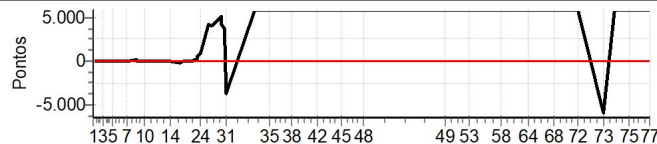

Trilha da Meia Noite 2020 - Trilha da Meia Noite 2020

Liftech/Emporio Pietri/AMD Brasil/Rastreamento Veicular/Ótica Sophia/All Jeep/Seletor
Hotel/Mercado Vila Rica/Açougue EL Shaday/Grancar/Bosch Service/Produtora
Caraméz/Embrasom/Prinse/Cine Show/Radio VIBE/SHOPPING PARKSUL/Roberto
Pneus/Supernova/Dinamix Telecom/SKR Seguros/Mega Energia Solar/Sonimed/Felp/Trend
Veículos/Sabor DI/Jerry Salgados/Forever Active Boost - FBA/Asa Pet/Nutty Bavarian/Garagem
do Felipe

Performance Individual

Table with columns: PC, Tp, Trc, DistPC, Ideal, Passagem, Pen, Erro, Pontos, NoPC, AtePC. Contains 51 rows of performance data for PC 15.

Table with columns: PC, Tp, Trc, DistPC, Ideal, Passagem, Pen, Erro, Pontos, NoPC, AtePC. Contains performance data for PCs 52 through 77.

Num 15 Pen 0 PCZ 0 Total PP 302833 Col. Final NC

** BLU BOX TOTEM **
Angelo Cunha
(24)98115-7949 zap