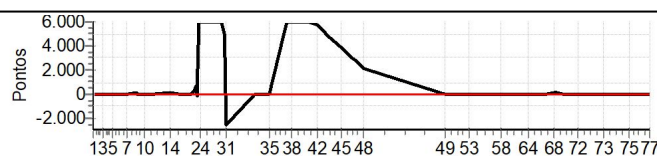

Trilha da Meia Noite 2020 - Trilha da Meia Noite 2020

Liftech/Emporio Pietri/AMD Brasil/Rastreamento Veicular/Ótica Sophia/All Jeep/Seleto Hotel/Mercado Vila Rica/Açougue EL Shaday/Grancar/Bosch Service/Produtora Caramex/Embrasom/Prinse/Cine Show/Radio VIBE/SHOPPING PARKSUL/Roberto Pneu/Supernova/Dinamix Telecom/SKR Seguros/Mega Energia Solar/Sonimed/Felp/Trend Veículos/Sabor DI/Jerry Salgados/Forever Active Boost - FBA/Asa Pet/Nutty Bavarian/Garagem do Felipe

Performance Individual

Table with columns: PC, Tp, Trc, DistPC, Ideal, Passagem, Pen, Erro, Pontos, NoPC, AtePC. Rows 1-51 showing individual performance data for various participants.

Table with columns: PC, Tp, Trc, DistPC, Ideal, Passagem, Pen, Erro, Pontos, NoPC, AtePC. Rows 52-77 showing individual performance data for various participants.

Num 17 Pen 0 PCZ 1 Total PP 107994 Col. Final 3º

** BLU BOX TOTEM **
Angelo Cunha
(24)98115-7949 zap