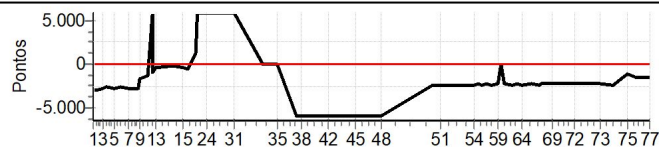

Trilha da Meia Noite 2020 - Trilha da Meia Noite 2020

Lifitech/Emporio Pietri/AMD Brasil/Rastreamento Veicular/Ótica Sophia/All Jeep/Seleto Hotel/Mercado Vila Rica/Açougue EL Shaday/Grancar/Bosch Service/Produtora Caraméz/Embrasom/Prinse/Cine Show/Radio VIBE/SHOPPING PARKSUL/Roberto Pneu/Supernova/Dinamix Telecom/SKR Seguros/Mega Energia Solar/Sonimed/Felp/Trend Veículos/Sabor DI/Jerry Salgados/Forever Active Boost - FBA/Asa Pet/Nutty Bavarian/Garagem do Felipe

Performance Individual

Table with columns: PC, Tp, Trc, DistPC, Ideal, Passagem, Pen, Erro, Pontos, NoPC, AtePC. Rows include participant 41 (Denilson Lopes / Denilson Junior) and other competitors from PC 1 to 51.

Table with columns: PC, Tp, Trc, DistPC, Ideal, Passagem, Pen, Erro, Pontos, NoPC, AtePC. Rows include competitors from PC 52 to 77.

Num 41 Pen 0 PCZ 0 Total PP 252155 Col. Final NC

* * BLU BOX TOTEM * *
Angelo Cunha
(24)98115-7949 zap