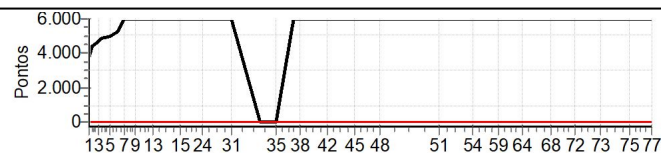

Trilha da Meia Noite 2020 - Trilha da Meia Noite 2020

Lifitech/Emporio Pietri/AMD Brasil/Rastreamento Veicular/Ótica Sophia/All Jeep/Seleto Hotel/Mercado Vila Rica/Açougue EL Shaday/Grancar/Bosch Service/Produtora Caraméz/Embrasom/Prinse/Cine Show/Radio VIBE/SHOPPING PARKSUL/Roberto Pneu/Supernova/Dinamix Telecom/SKR Seguros/Mega Energia Solar/Sonimed/Felp/Trend Veículos/Sabor DI/Jerry Salgados/Forever Active Boost - FBA/Asa Pet/Nutty Bavarian/Garagem do Felipe

Performance Individual

Table with 11 columns: PC, Tp, Trc, DistPC, Ideal, Passagem, Pen, Erro, Pontos, NoPC, AtePC. Rows include participant details for '39 / Daniel Zanardi / Daniele Zilio' and a list of 51 participants with their respective performance metrics.

Continuation of the performance table, showing participants 52 through 77 with their respective metrics.

Num 39 Pen 0 PCZ 0 Total PP 423994 Col. Final NC

** BLU BOX TOTEM **
Angelo Cunha
(24)98115-7949 zap