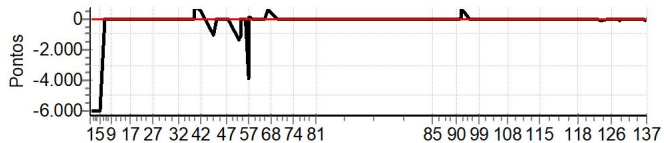

Etapa C	Num	46	Pen	0	PCZ	1	Total PP	1330	PG	15

n°	53	A PP	30264	15°	B PP	11650	7°	C PP	1330	2°	Tot PP	43244	Col.	7°

* * BLU BOX TOTEM * *
Angelo Cunha
(24)98115-7949 zap