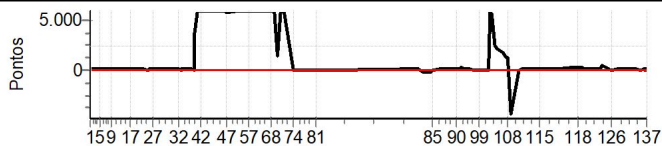

Etapa C	Num	41	Pen	0	PCZ	0	Total PP	26804	PG	5

n°	48	A PP	1414	8°	B PP	201871	NC	C PP	26804	12°	Tot PP	230089	Col.	13°

* * BLU BOX TOTEM * *
Angelo Cunha
(24)98115-7949 zap