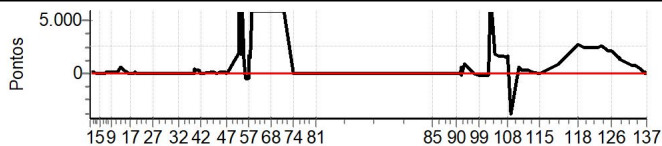

Etapa C	Num	36	Pen	0	PCZ	2	Total PP	59000	PG	3

n°	43	A PP	1661	10°	B PP	113681	12°	C PP	59000	14°	Tot PP	174342	Col.	12°

* * BLU BOX TOTEM * *
Angelo Cunha
(24)98115-7949 zap