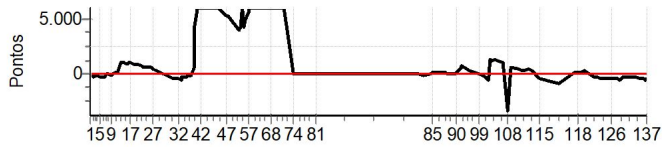

Etapa C	Num	43	Pen	0	PCZ	0	Total PP	26063	PG	6

n°	50	A PP	12385	13°	B PP	199373	NC	C PP	26063	11°	Tot PP	237821	Col.	14°

* * BLU BOX TOTEM * *
Angelo Cunha
(24)98115-7949 zap