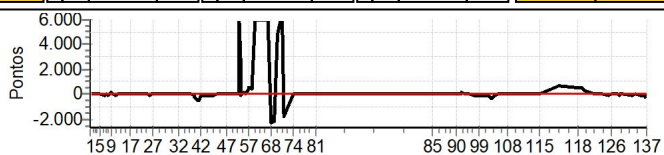

Etapa C	Num	33	Pen	0	PCZ	2	Total PP	4289	PG	12

n°	40	A PP	682	4°	B PP	82853	10°	C PP	4289	5°	Tot PP	87824	Col.	10°

* * BLU BOX TOTEM * *
Angelo Cunha
(24)98115-7949 zap