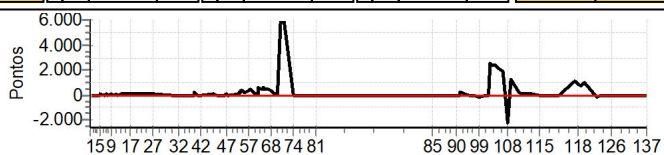

Etapa C	Num	31	Pen	0	PCZ	1	Total PP	19144	PG	8

n°	38	A PP	686	5°	B PP	23707	9°	C PP	19144	9°	Tot PP	43537	Col.	8°

* * BLU BOX TOTEM * *
Angelo Cunha
(24)98115-7949 zap