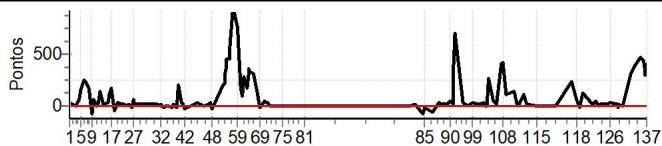

Etapa C	Num	32	Pen	0	PCZ	2	Total PP	5517	PG	11

n°	39	A PP	1447	9°	B PP	6858	2°	C PP	5517	6°	Tot PP	13822	Col.	4°

* * BLU BOX TOTEM * *
Angelo Cunha
(24)98115-7949 zap