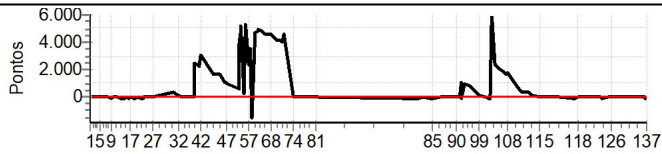

Etapa C Num 30 Pen 0 PCZ 1 Total PP 21790 PG 7

nº 37 APP 1059 7º B PP 112985 11º C PP 21790 10º Tot PP 135834 Col. 11º

* * BLU BOX TOTEM * *
Angelo Cunha
(24)98115-7949 zap