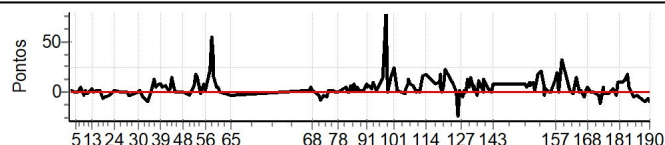

Etapa C	Num	8	Pen	0	PCZ	1	Total PP	264	PG	12

8	A PP	229	7°	B PP	425	6°	C PP	264	5°	Tot PP	918	Col.	6°