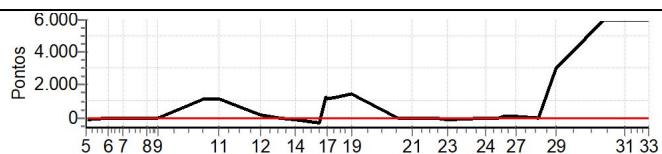

Num	3	Pen	0	PCZ	0	Total PP	34242	Col. Final	2°