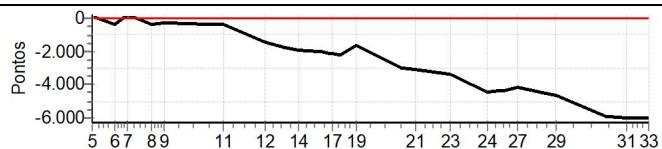

Num	2	Pen	0	PCZ	0	Total PP	80360	Col. Final	3°