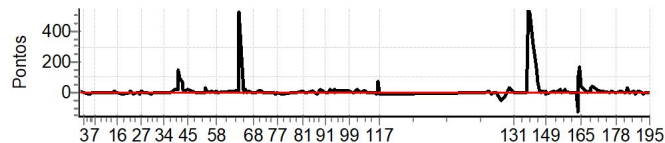

PC	Tp	Trc	DistPC	Ideal	Passagem	Pen	Erro	Pontos	NoPC	AtePC
194	Tmp	471	8961	14:53:39.01	14:53:39.21	0	0.2s	+2	1°	1°
195	Tmp	472	9077	14:53:49.19	14:53:49.20	0	0.0s	0	1°	1°
Num	53	Pen	0	PCZ	13	Total PP	2012	Col. Final	1°