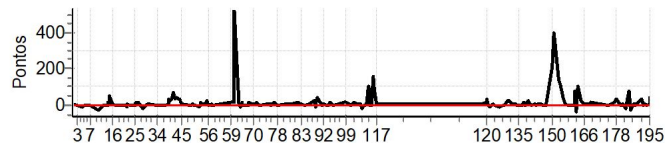

PC	Tp	Trc	DistPC	Ideal	Passagem	Pen	Erro	Pontos	NoPC	AtePC
194	Tmp	471	8961	14:51:39.01	14:51:39.71	0	0.7s	+7	3°	2°
195	Tmp	472	9077	14:51:49.19	14:51:53.29	0	4.1s	+41	3°	2°
Num	49	Pen	0	PCZ	6	Total PP	2308	Col. Final	2°