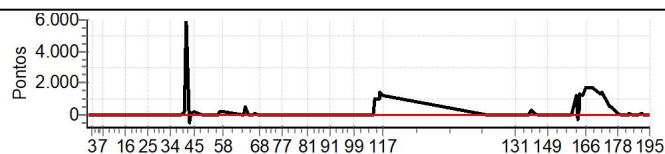

PC	Tp	Trc	DistPC	Ideal	Passagem	Pen	Erro	Pontos	NoPC	AtePC
194	Tmp	471	8961	14:52:39.01	14:52:39.47	0	0.5s	+5	2°	3°
195	Tmp	472	9077	14:52:49.19	14:52:52.62	0	3.4s	+34	2°	3°
Num	50	Pen	0	PCZ	12	Total PP	38887	Col. Final	3°