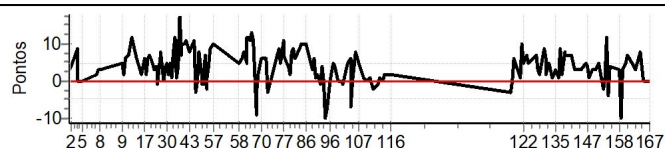

PC	Tp	Trc	DistPC	Ideal	Passagem	Pen	Erro	Pontos	NoPC	AtePC
163	Tmp	329	10.484	12:51:22.07	12:51:22.59	0	0.5s	+5	8°	3°
164	Tmp	331	11.299	12:52:41.69	12:52:42.03	0	0.3s	+3	9°	3°
165	Tmp	335	12.587	12:54:21.42	12:54:22.19	0	0.8s	+8	7°	3°
166	Tmp	337	13.051	12:55:08.00	12:55:08.00	0	0.0s	0	5°	3°
167	Tmp	341	14.716	12:57:30.17	12:57:30.21	0	0.0s	0	4°	3°

Etapa C	Num 25	Pen 0	PCZ 3	Total PP 182	PG 14

n° 25	A PP 235	5°	B PP 254	6°	C PP 182	3°	Tot PP 671	Col. 5°