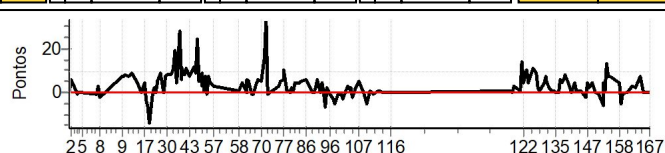

PC	Tp	Trc	DistPC	Ideal	Passagem	Pen	Erro	Pontos	NoPC	AtePC
163	Tmp	329	10.484	12:52:22.07	12:52:22.34	0	0.3s	+3	5°	2°
164	Tmp	331	11.299	12:53:41.69	12:53:41.89	0	0.2s	+2	5°	2°
165	Tmp	335	12.587	12:55:21.42	12:55:22.09	0	0.7s	+7	6°	2°
166	Tmp	337	13.051	12:56:08.00	12:56:07.99	0	0.0s	0	4°	2°
167	Tmp	341	14.716	12:58:30.17	12:58:30.20	0	0.0s	0	3°	2°

Etapa C	Num 26	Pen 0	PCZ 9	Total PP 143	PG 15

n° 26	A PP 294	8°	B PP 133	1°	C PP 143	2°	Tot PP 570	Col. 2°