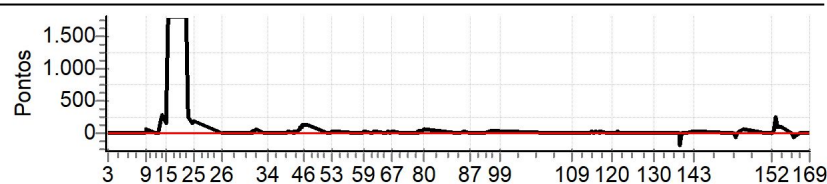

PC	Tp	Trc	DistPC	Ideal	Passagem	Pen	Erro	Pontos	NoPC	AtePC
155	Tmp	238	3982	13:32:42	13:36:49	0	4m07s	+244	3°	0°
157	Tmp	239	4472	13:33:33	13:35:05	0	1m32s	+89	3°	0°
160	Tmp	241	5450	13:35:33	13:37:16	0	1m43s	+100	3°	0°
162	Tmp	244	6497	13:41:53	13:41:56	0	3s	0	3°	0°
163	Tmp	244	7100	13:42:36	13:42:17	0	19s	-48	1°	0°
164	Tmp	246	306	13:45:19	13:45:29	0	10s	+7	3°	0°
165	Tmp	246	1071	13:46:25	13:46:38	0	13s	+10	3°	0°
168	Tmp	248	3764	13:50:26	13:50:29	0	3s	0	3°	0°
169	Tmp	248	4070	13:51:06	13:51:04	0	2s	0	3°	0°

Etapa B Num 2 Pen 0 PCZ 17 Total PP 1184 PG 20

n° 1 A PG 20 3° B PG 20 3° Tot PG 40 Col. 3°

NORTE CRONOMETRAGEM com Netão (99)
98167-2222