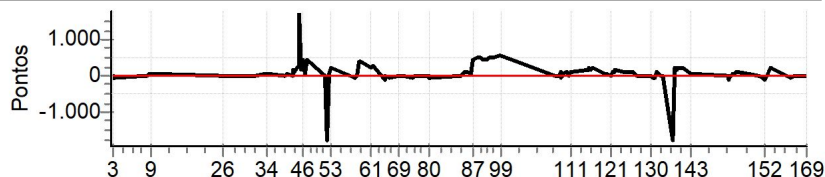

NORTE CRONOMETRAGEM com Netão (99) 98167-2222										

Etapa B	Num 5	Pen 0	PCZ 1	Total PP 7053	PG 20

n° 1	A PG 22	2°	B PG 20	3°	Tot PG 42	Col. 2°