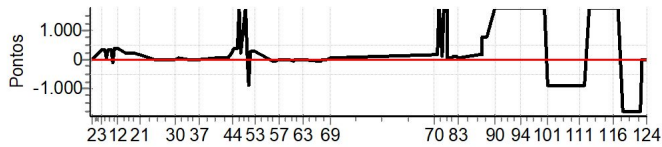

Enduro de Paulo de Frontin - Campeonato Carioca de Enduro de Regularidade 2022

EXTREME GRAFICOS - TOMMASO RACING - BORILLI - MOTOBREXO - MEGA MOTOS - MINAS PEDRAS - MX MOTOS - TRS ONLINE - MOTORAID

Performance Individual

PC	Tp	Trc	DistPC	Ideal	Passagem	Pen	Erro	Pontos	NoPC	AtePC
116	Tmp	185	0.120	13:14:47	--:--:--	0		+1800	3º	3º
117	Tmp	186	0.910	13:17:07	--:--:--	0		+1800	3º	3º
118	Tmp	191	1.880	13:19:19	12:59:08	0	20m11s	-1800	3º	3º
119	Tmp	193	2.560	13:21:20	13:01:14	0	20m06s	-1800	3º	3º
120	Tmp	194	3.130	13:22:46	13:03:04	0	19m42s	-1800	3º	3º
121	Tmp	196	3.910	13:24:41	13:05:05	0	19m36s	-1800	3º	3º
122	Tmp	197	4.650	13:26:55	13:07:27	0	19m28s	-1800	3º	3º
123	Pass	197	4.940	13:27:53	13:12:08	0	15m45s	0	1º	3º
124	Pass	197	5.560	13:29:57	13:12:39	0	17m18s	0	1º	3º

Num	21	Pen	0	PCZ	7	Total PP	71298	Col. Final	3º

**BOTOEIRA
SENSORES E SUPORTES
ANGELO CUNHA
(24) 981157949**