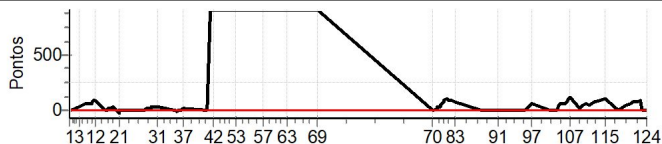

Enduro de Paulo de Frontin - Campeonato Carioca de Enduro de Regularidade 2022

EXTREME GRAFICOS - TOMMASO RACING - BORILLI - MOTOBREXO - MEGA MOTOS - MINAS PEDRAS - MX MOTOS - TRS ONLINE - MOTORAID

Performance Individual

PC	Tp	Trc	DistPC	Ideal	Passagem	Pen	Erro	Pontos	NoPC	AtePC
116	Tmp	185	0.120	12:48:06	12:48:13	0	7s	+4	3°	4°
117	Tmp	186	0.910	12:49:53	12:50:21	0	28s	+25	3°	4°
118	Tmp	191	1.880	12:51:41	12:52:27	0	46s	+43	3°	4°
119	Tmp	193	2.560	12:53:14	12:54:18	0	1m04s	+61	3°	4°
120	Tmp	194	3.130	12:54:23	12:55:44	0	1m21s	+78	3°	4°
121	Tmp	196	3.910	12:55:55	12:57:20	0	1m25s	+82	3°	4°
122	Tmp	197	4.650	12:57:37	12:59:11	0	1m34s	+91	3°	4°
123	Pass	197	4.830	12:58:04	13:01:54	0	3m50s	0	4°	4°
124	Pass	197	5.560	12:59:54	13:04:25	0	4m31s	0	4°	4°

Num	1	Pen	0	PCZ	11	Total PP	28490	Col. Final	4°