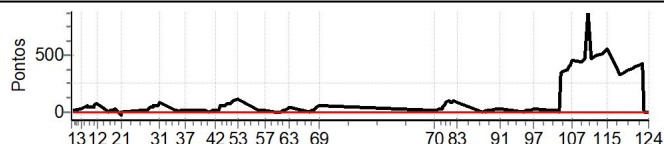

Enduro de Paulo de Frontin - Campeonato Carioca de Enduro de Regularidade 2022

EXTREME GRAFICOS - TOMMASO RACING - BORILLI - MOTOBREXO - MEGA MOTOS - MINAS PEDRAS - MX MOTOS - TRS ONLINE - MOTORAID

Performance Individual

PC	Tp	Trc	DistPC	Ideal	Passagem	Pen	Erro	Pontos	NoPC	AtePC
116	Tmp	185	0.120	12:49:06	12:54:38	0	5m32s	+329	4°	3°
117	Tmp	186	0.910	12:50:53	12:56:47	0	5m54s	+351	4°	3°
118	Tmp	191	1.880	12:52:41	12:58:53	0	6m12s	+369	4°	3°
119	Tmp	193	2.560	12:54:14	13:00:44	0	6m30s	+387	4°	3°
120	Tmp	194	3.130	12:55:23	13:02:13	0	6m50s	+407	4°	3°
121	Tmp	196	3.910	12:56:55	13:03:51	0	6m56s	+413	4°	3°
122	Tmp	197	4.650	12:58:37	13:05:50	0	7m13s	+430	4°	3°
123	Pass	197	4.830	12:59:04	13:08:47	0	9m43s	0	3°	3°
124	Pass	197	5.560	13:00:54	13:09:10	0	8m16s	0	3°	3°

Num	2	Pen	0	PCZ	13	Total PP	11607	Col. Final	3°

**BOTOEIRA
SENSORES E SUPORTES
ANGELO CUNHA
(24) 981157949**