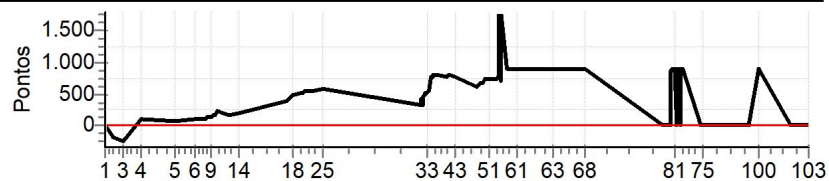

Enduro dao Companheirismo 2022 - Campeonato Piauiense de Enduro de Regularidade 2022

Performance Individual

PC	Tp	Trc	DistPC	Ideal	Passagem	Pen	Erro	Pontos	NoPC	AtePC

NORTE CRONOMETRAGEM com Netão (99)
98167-2222