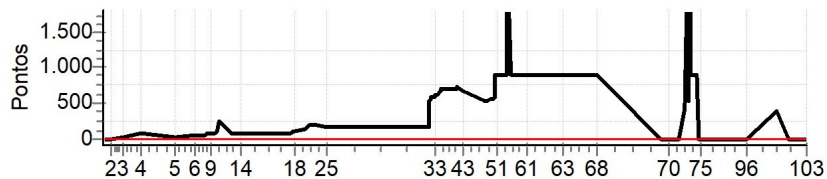

Enduro do Companheirismo 2022 - Campeonato Piauiense de Enduro de Regularidade 2022

Performance Individual

PC	Tp	Trc	DistPC	Ideal	Passagem	Pen	Erro	Pontos	NoPC	AtePC

**NORTE CRONOMETRAGEM com Netão (99)
98167-2222**