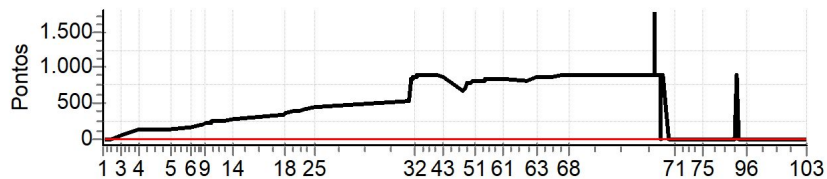

Enduro do Companheirismo 2022 - Campeonato Piauiense de Enduro de Regularidade 2022

Performance Individual

PC	Tp	Trc	DistPC	Ideal	Passagem	Pen	Erro	Pontos	NoPC	AtePC

**NORTE CRONOMETRAGEM com Netão (99)
98167-2222**