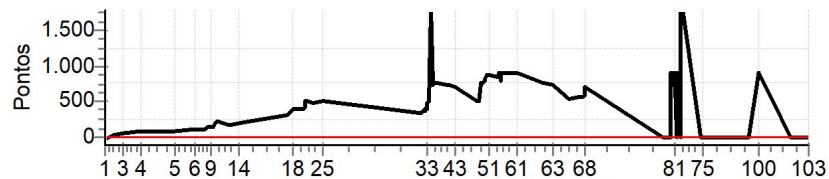

Enduro dao Companheirismo 2022 - Campeonato Piauiense de Enduro de Regularidade 2022

Performance Individual

PC	Tp	Trc	DistPC	Ideal	Passagem	Pen	Erro	Pontos	NoPC	AtePC

NORTE CRONOMETRAGEM com Netão (99)
98167-2222