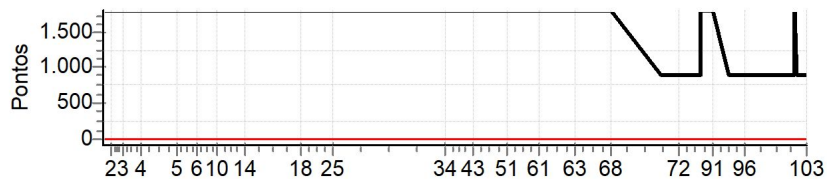

Enduro dao Companheirismo 2022 - Campeonato Piauiense de Enduro de Regularidade 2022

Performance Individual

PC	Tp	Trc	DistPC	Ideal	Passagem	Pen	Erro	Pontos	NoPC	AtePC

NORTE CRONOMETRAGEM com Netão (99)
98167-2222