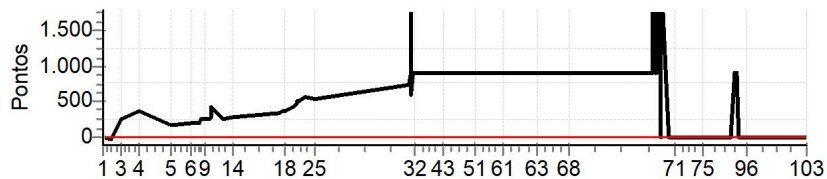

Enduro dao Companheirismo 2022 - Campeonato Piauiense de Enduro de Regularidade 2022

Performance Individual

PC	Tp	Trc	DistPC	Ideal	Passagem	Pen	Erro	Pontos	NoPC	AtePC

NORTE CRONOMETRAGEM com Netão (99)
98167-2222