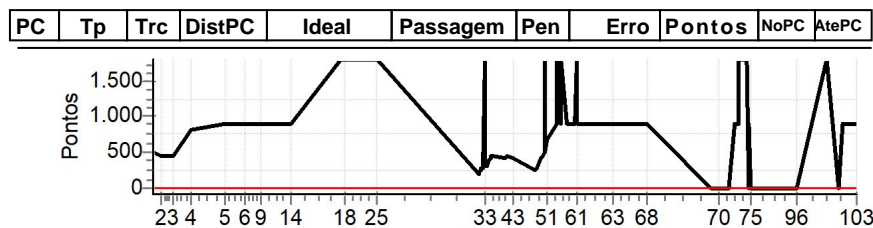

Enduro dao Companheirismo 2022 - Campeonato Piauiense de Enduro de Regularidade 2022

Performance Individual

NORTE CRONOMETRAGEM com Netão (99)
98167-2222