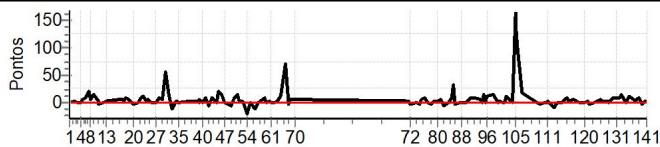

Etapa B	Num 31	Pen 0	PCZ 8	Total PP 303	PG 13

n° 6	A PP 317	4°	B PP 303	4°	Tot PP 620	Col. 4°

Cronometragem