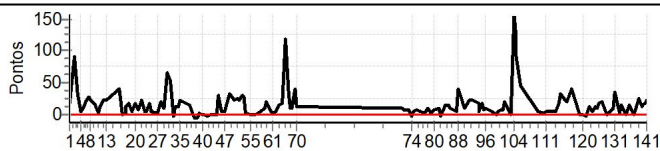

Etapa B	Num 32	Pen 0	PCZ 3	Total PP 727	PG 15

n° 3	A PP 866	3°	B PP 727	2°	Tot PP 1593	Col. 3°

Cronometragem