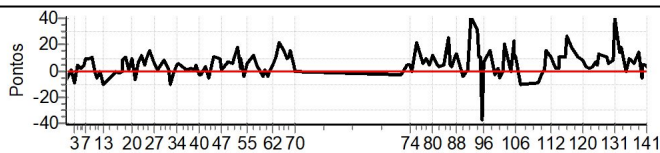

Etapa B	Num 37	Pen 0	PCZ 2	Total PP 546	PG 17

n° 0	A PP 353	1°	B PP 546	1°	Tot PP 899	Col. 1°

Cronometragem