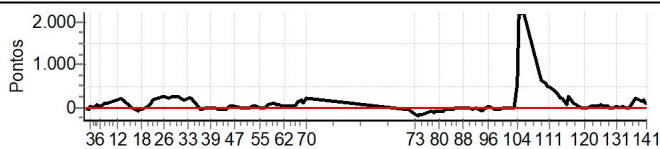

Etapa B	Num 39	Pen 0	PCZ 0	Total PP 12175	PG 13

n° 4	A PP 5449	4°	B PP 12175	4°	Tot PP 17624	Col. 4°

Cronometragem