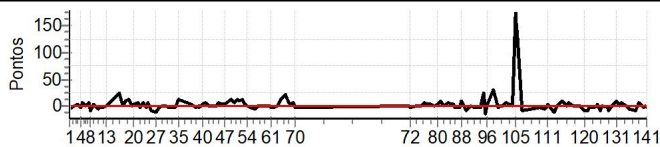

Etapa B	Num 34	Pen 0	PCZ 5	Total PP 299	PG 14

nº 3	A PP 254	3°	B PP 299	3°	Tot PP 553	Col. 3°

Cronometragem