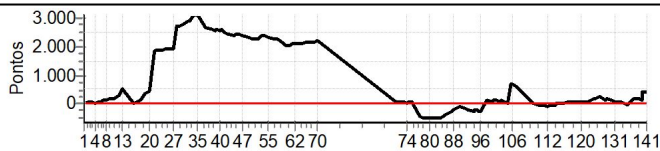

Etapa B	Num 41	Pen 0	PCZ 0	Total PP 12444	PG 10

nº 9	A PP 118483	9º	B PP 12444	7º	Tot PP 130927	Col. 7º

Cronometragem