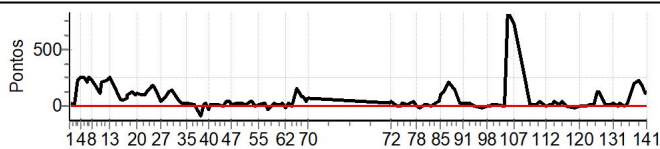

Etapa B	Num 49	Pen 0	PCZ 1	Total PP 3463	PG 11

nº 8	A PP 4801	4º	B PP 3463	6º	Tot PP 8264	Col. 5º

Cronometragem