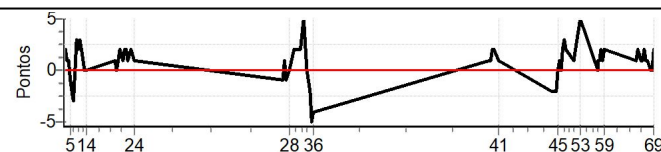

PC	Tp	Trc	DistPC	Ideal	Passagem	Pen	Erro	Pontos	NoPC	AtePC
56	Tmp	20	1.847	12:39:43	12:39:44	0	1s	+1	10º	6º
57	Tmp	20	2.380	12:40:22	12:40:24	0	2s	+2	19º	6º
58	Tmp	20	3.072	12:41:12	12:41:13	0	1s	+1	6º	5º
59	Tmp	20	3.632	12:41:52	12:41:54	0	2s	+2	17º	5º
60	Tmp	22	0.985	12:54:54	12:54:55	0	1s	+1	10º	5º
61	Tmp	22	1.540	12:55:40	12:55:42	0	2s	+2	17º	6º
62	Tmp	22	2.306	12:56:44	12:56:45	0	1s	+1	6º	5º
63	Tmp	22	2.868	12:57:31	12:57:32	0	1s	+1	6º	5º
64	Tmp	22	3.294	12:58:07	12:58:09	0	2s	+2	16º	5º
65	Tmp	22	3.705	12:58:42	12:58:43	0	1s	+1	9º	6º
66	Tmp	22	4.152	12:59:19	12:59:20	0	1s	+1	5º	6º
67	Tmp	22	5.118	13:00:40	13:00:40	0	0s	0	1º	6º
68	Tmp	22	5.846	13:01:41	13:01:41	0	0s	0	1º	4º
69	Tmp	22	6.195	13:02:10	13:02:12	0	2s	+2	15º	5º

Num 51	Pen 0	PCZ 10	Total PP 85	Col. Final 5º