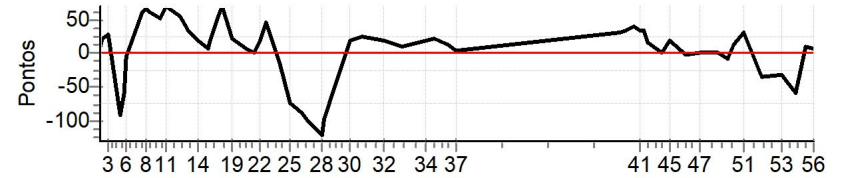

PC	Tp	Trc	DistPC	Ideal	Passagem	Pen	Erro	Pontos	NoPC	AtePC
53	Tmp	40	17672	12:29:46	12:29:30	0	16s	-32	5°	5°
54	Tmp	40	18107	12:34:07	12:33:37	0	30s	-60	5°	5°
55	Tmp	40	18376	12:36:48	12:36:57	0	9s	+9	6°	5°
56	Tmp	40	18601	12:39:03	12:39:10	0	7s	+7	5°	5°

Num	76	Pen	0	PCZ	1	Total PP	1913	Col. Final	5°

NORTE CRONOMETRAGEM com Netão (99)
98167-2222