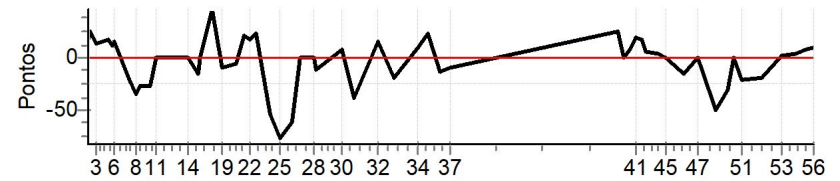

PC	Tp	Trc	DistPC	Ideal	Passagem	Pen	Erro	Pontos	NoPC	AtePC
53	Tmp	40	17672	12:19:46	12:19:49	0	3s	+3	4°	6°
54	Tmp	40	18107	12:24:07	12:24:11	0	4s	+4	5°	6°
55	Tmp	40	18376	12:26:48	12:26:56	0	8s	+8	8°	6°
56	Tmp	40	18601	12:29:03	12:29:14	0	11s	+11	7°	6°
Num	19	Pen	0	PCZ	8	Total PP	959	Col. Final	6°	

NORTE CRONOMETRAGEM com Netão (99)
98167-2222