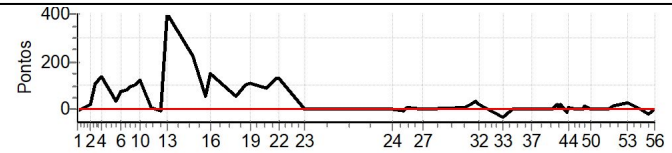

PC	Tp	Trc	DistPC	Ideal	Passagem	Pen	Erro	Pontos	NoPC	AtePC
55	Tmp	124	2.450	14:16:55	14:16:46	0	9s	-18	5°	5°
56	Tmp	125	4.390	14:19:40	14:19:37	0	3s	0	1°	5°

Num	23	Pen	0	PCZ	11	Total PP	2520	Col. Final	5°