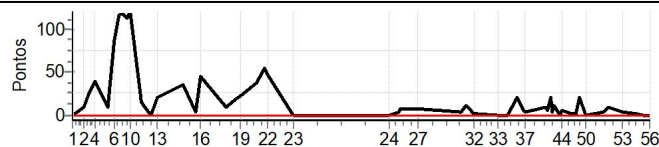

PC	Tp	Trc	DistPC	Ideal	Passagem	Pen	Erro	Pontos	NoPC	AtePC
55	Tmp	124	2.450	13:42:25	13:42:28	0	3s	0	3°	3°
56	Tmp	125	4.390	13:44:55	13:44:58	0	3s	0	3°	3°
Num	2	Pen	0	PCZ	10	Total PP	1119	Col. Final	3°