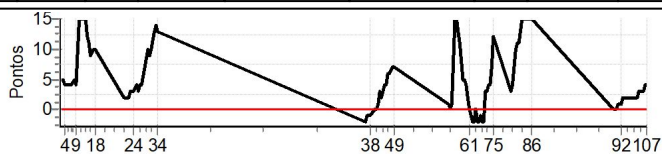

XIX RALLY DA MEIA NOITE

Performance Individual

PC	Tp	Trc	DistPC	Ideal	Passagem	Pen	Erro	Pontos	NoPC	AtePC

RESULTADOS EM WWW.TOTEMNOW.COM.BR