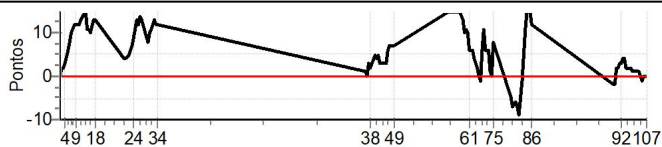

XIX RALLY DA MEIA NOITE

Performance Individual

PC	Tp	Trc	DistPC	Ideal	Passagem	Pen	Erro	Pontos	NoPC	AtePC

RESULTADOS EM WWW.TOTEMNOW.COM.BR