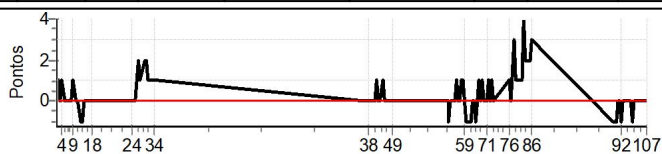

XIX RALLY DA MEIA NOITE

Performance Individual

PC	Tp	Trc	DistPC	Ideal	Passagem	Pen	Erro	Pontos	NoPC	AtePC

RESULTADOS EM WWW.TOTEMNOW.COM.BR