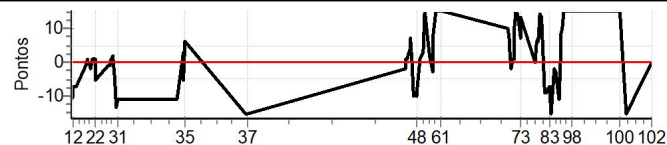

Num	113	Pen	0	PCZ	5	Total PP	412	Col. Final	15°

RESULTADOS EM WWW.TOTEMNOW.COM.BR