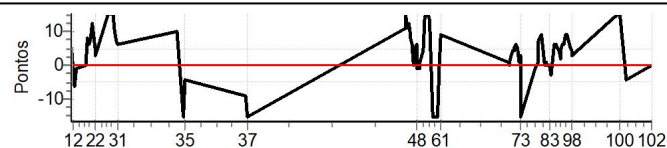

Num **104** Pen **0** PCZ **7** Total PP **398** Col. Final **13°**

RESULTADOS EM WWW.TOTEMNOW.COM.BR