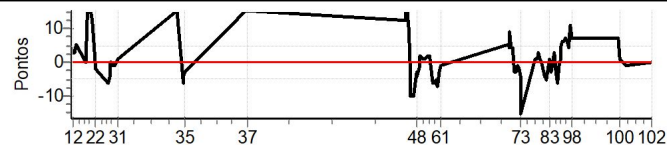

Num	102	Pen	0	PCZ	6	Total PP	245	Col. Final	9°

RESULTADOS EM WWW.TOTEMNOW.COM.BR