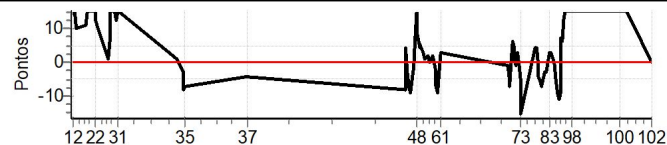

Num **92** Pen **0** PCZ **3** Total PP **440** Col. Final **17°**

RESULTADOS EM WWW.TOTEMNOW.COM.BR