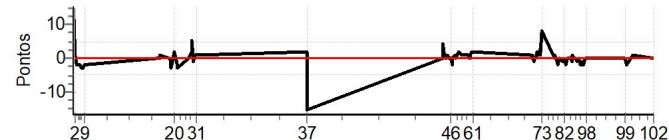

Num	105	Pen	0	PCZ	34	Total PP	78	Col. Final	2°

RESULTADOS EM WWW.TOTEMNOW.COM.BR