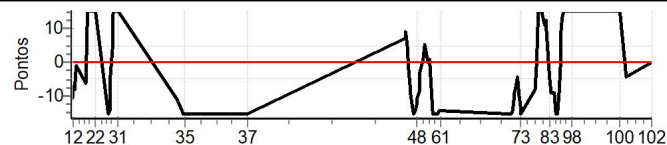

Num	109	Pen	0	PCZ	4	Total PP	738	Col. Final	19°

RESULTADOS EM WWW.TOTEMNOW.COM.BR