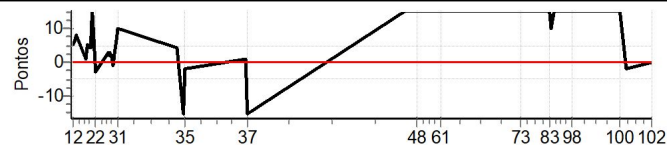

Num	112	Pen	0	PCZ	0	Total PP	807	Col. Final	20°

RESULTADOS EM WWW.TOTEMNOW.COM.BR