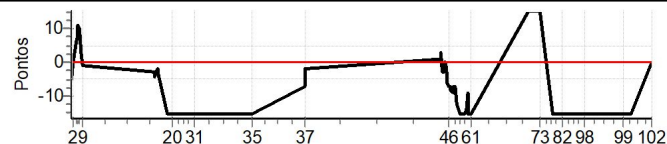

Num 123 Pen 0 PCZ 3 Total PP 1146 Col. Final 9°

RESULTADOS EM WWW.TOTEMNOW.COM.BR

Cronometragem