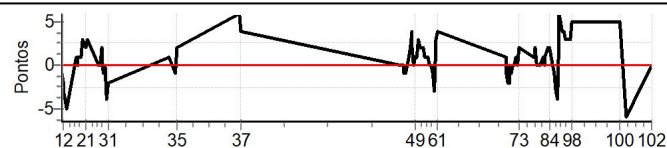

Num **117** Pen **0** PCZ **21** Total PP **94** Col. Final **4°**

RESULTADOS EM WWW.TOTEMNOW.COM.BR