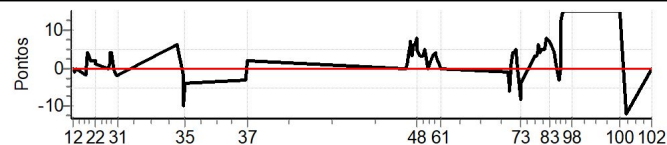

Num	91	Pen	0	PCZ	11	Total PP	212	Col. Final	7°

RESULTADOS EM WWW.TOTEMNOW.COM.BR