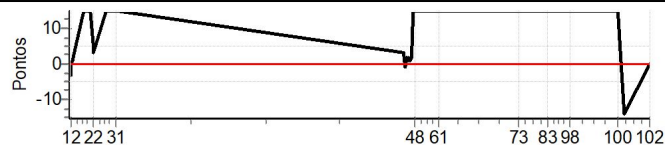

Num	13	Pen	0	PCZ	1	Total PP	825	Col. Final	9°

RESULTADOS EM WWW.TOTEMNOW.COM.BR