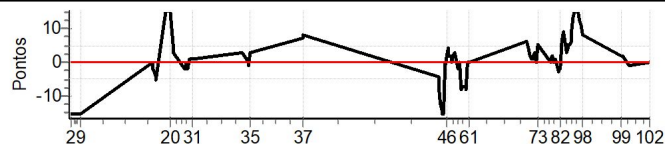

Num 125 Pen 0 PCZ 11 Total PP 357 Col. Final 6°

RESULTADOS EM WWW.TOTEMNOW.COM.BR