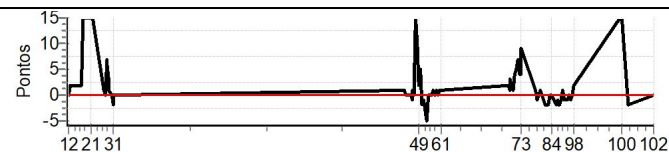

Num	21	Pen	0	PCZ	23	Total PP	78	Col. Final	1°

RESULTADOS EM WWW.TOTEMNOW.COM.BR