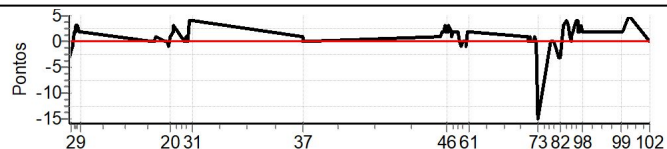

Num	118	Pen	0	PCZ	30	Total PP	90	Col. Final	3°

RESULTADOS EM WWW.TOTEMNOW.COM.BR