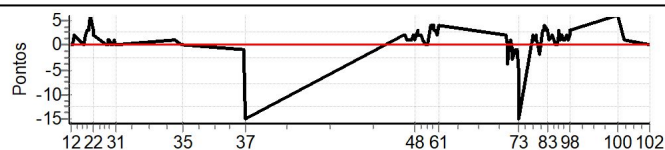

Num	108	Pen	0	PCZ	21	Total PP	111	Col. Final	5°

RESULTADOS EM WWW.TOTEMNOW.COM.BR