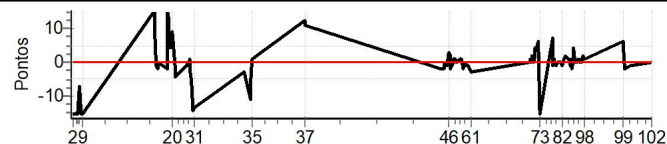

Num 124 Pen 0 PCZ 18 Total PP 258 Col. Final 2°

RESULTADOS EM WWW.TOTEMNOW.COM.BR

Cronometragem