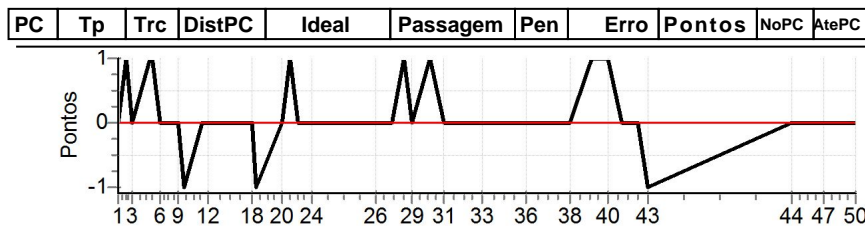

Num	28	Pen	0	PCZ	38	Total PP	6	Col. Final	1°