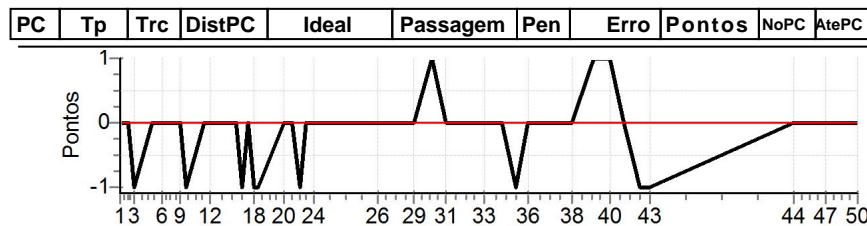

PC	Tp	Trc	DistPC	Ideal	Passagem	Pen	Erro	Pontos	NoPC	AtePC
<b>N</b>	<b>1</b>	1 / Christian Pons Casal de Rey / Frederico Macedo								
		Cat / NL / Largada PRO / 1 / 19:01:00								
<b>u</b>	<b>4°</b>									
<b>m</b>										
PC	Tp	Trc	DistPC	Ideal	Passagem	Pen	Erro	Pontos	NoPC	AtePC
1	Tmp	4	2.060	19:15:41	19:15:41	0	0s	0	5°	5°
2	Tmp	4	2.660	19:16:19	19:16:19	0	0s	0	2°	2°
3	Tmp	5	3.074	19:16:47	19:16:46	0	1s	-1	4°	4°
4	Tmp	7	4.005	19:18:11	19:18:11	0	0s	0	2°	3°
5	Tmp	7	4.193	19:18:22	19:18:22	0	0s	0	2°	2°
6	Tmp	7	4.795	19:18:58	19:18:58	0	0s	0	3°	1°
7	Tmp	7	5.430	19:19:37	19:19:37	0	0s	0	4°	1°
8	Tmp	7	5.977	19:20:09	19:20:09	0	0s	0	3°	1°
9	Tmp	7	6.313	19:20:29	19:20:29	0	0s	0	4°	1°
10	Tmp	7	6.701	19:20:53	19:20:52	0	1s	-1	4°	2°
11	Tmp	9	7.702	19:22:23	19:22:23	0	0s	0	4°	3°
12	Tmp	9	8.082	19:22:48	19:22:48	0	0s	0	4°	3°
13	Tmp	11	9.260	19:24:19	19:24:19	0	0s	0	4°	3°
14	Tmp	11	9.558	19:24:37	19:24:37	0	0s	0	4°	3°
15	Tmp	11	9.864	19:24:56	19:24:56	0	0s	0	3°	2°
16	Tmp	11	10.367	19:25:27	19:25:26	0	1s	-1	4°	4°
17	Tmp	11	10.787	19:25:52	19:25:52	0	0s	0	3°	4°
18	Tmp	12	11.247	19:26:21	19:26:20	0	1s	-1	4°	4°
19	Tmp	12	11.613	19:26:44	19:26:43	0	1s	-1	4°	4°
20	Tmp	14	12.940	19:28:43	19:28:43	0	0s	0	4°	4°
21	Tmp	15	13.559	19:29:22	19:29:22	0	0s	0	1°	4°
22	Tmp	15	14.097	19:29:57	19:29:56	0	1s	-1	5°	4°
23	Tmp	15	14.633	19:30:31	19:30:31	0	0s	0	5°	4°
24	Tmp	15	15.237	19:31:10	19:31:10	0	0s	0	4°	4°
26	Tmp	19	18.660	19:36:11	19:36:11	0	0s	0	3°	4°
27	Tmp	19	19.572	19:37:33	19:37:33	0	0s	0	4°	4°
28	Tmp	19	20.172	19:38:27	19:38:27	0	0s	0	3°	4°
29	Tmp	19	20.638	19:39:09	19:39:09	0	0s	0	3°	4°
30	Tmp	19	21.574	19:40:33	19:40:34	0	1s	[+1]	4°	4°
31	Tmp	19	22.266	19:41:36	19:41:36	0	0s	0	5°	4°
32	Tmp	19	23.622	19:43:38	19:43:38	0	0s	0	3°	4°
33	Tmp	19	24.323	19:44:41	19:44:41	0	0s	0	3°	4°
34	Tmp	19	25.275	19:46:06	19:46:06	0	0s	0	4°	4°
35	Tmp	19	25.987	19:47:11	19:47:10	0	1s	-1	4°	4°
36	Tmp	19	26.656	19:48:11	19:48:11	0	0s	0	3°	4°
37	Tmp	19	27.625	19:49:38	19:49:38	0	0s	0	5°	4°
38	Tmp	21	28.846	19:51:39	19:51:39	0	0s	0	4°	4°
39	Tmp	23	29.927	19:53:23	19:53:24	0	1s	[+1]	4°	4°
40	Tmp	23	30.839	19:54:45	19:54:46	0	1s	[+1]	4°	3°
41	Tmp	23	31.536	19:55:48	19:55:48	0	0s	0	4°	3°
42	Tmp	23	32.401	19:57:06	19:57:05	0	1s	-1	4°	4°
43	Tmp	23	32.957	19:57:56	19:57:55	0	1s	-1	4°	4°
44	Tmp	28	36.800	20:09:24	20:09:24	0	0s	0	4°	4°
45	Tmp	28	37.594	20:10:15	20:10:15	0	0s	0	4°	4°
46	Tmp	28	38.350	20:11:04	20:11:04	0	0s	0	4°	4°
47	Tmp	28	39.135	20:11:54	20:11:54	0	0s	0	3°	4°
48	Tmp	30	40.212	20:13:27	20:13:27	0	0s	0	4°	4°
49	Tmp	30	40.704	20:13:58	20:13:58	0	0s	0	4°	4°
50	Tmp	30	41.145	20:14:26	20:14:26	0	0s	0	4°	4°
<b>Num</b>	<b>1</b>	<b>Pen</b>	<b>0</b>	<b>PCZ</b>	<b>37</b>	<b>Total PP</b>	<b>9</b>	<b>Col. Final</b>	<b>4°</b>	