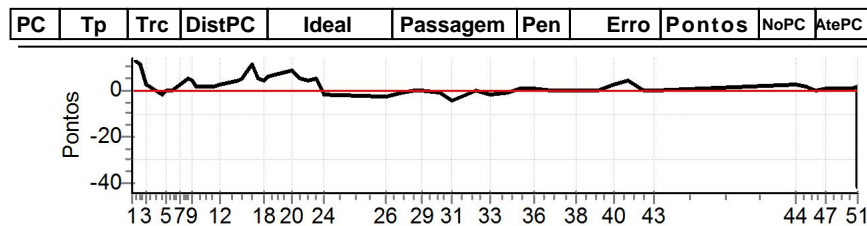

PC	Tp	Trc	DistPC	Ideal	Passagem	Pen	Erro	Pontos	NoPC	AtePC
N u m	2	2 / Leandro Mazzocato / Lizandra Mazzocato								
		Cat / NL / Largada APP / 2 / 19:02:00								
		2º								
PC	Tp	Trc	DistPC	Ideal	Passagem	Pen	Erro	Pontos	NoPC	AtePC
1	Tmp	4	2.060	19:16:41	19:16:55	0	14s	[+14]	5º	3º
2	Tmp	4	2.660	19:17:19	19:17:30	0	11s	[+11]	4º	4º
3	Tmp	5	3.074	19:17:47	19:17:50	0	3s	+3	2º	4º
4	Tmp	7	4.005	19:19:11	19:19:09	0	2s	-2	2º	2º
5	Tmp	7	4.193	19:19:22	19:19:22	0	0s	0	1º	2º
6	Tmp	7	4.795	19:19:58	19:19:58	0	0s	0	1º	2º
7	Tmp	7	5.430	19:20:37	19:20:40	0	3s	+3	2º	2º
8	Tmp	7	5.977	19:21:09	19:21:14	0	5s	+5	3º	2º
9	Tmp	7	6.313	19:21:29	19:21:33	0	4s	+4	3º	2º
10	Tmp	7	6.701	19:21:53	19:21:55	0	2s	+2	2º	2º
11	Tmp	9	7.702	19:23:23	19:23:25	0	2s	+2	3º	2º
12	Tmp	9	8.082	19:23:48	19:23:51	0	3s	+3	3º	2º
13	Tmp	11	9.260	19:25:19	19:25:23	0	4s	+4	3º	2º
14	Tmp	11	9.558	19:25:37	19:25:42	0	5s	+5	3º	2º
15	Tmp	11	9.864	19:25:56	19:26:04	0	8s	[+8]	3º	2º
16	Tmp	11	10.367	19:26:27	19:26:38	0	11s	[+11]	4º	2º
17	Tmp	11	10.787	19:26:52	19:26:57	0	5s	+5	3º	2º
18	Tmp	12	11.247	19:27:21	19:27:25	0	4s	+4	3º	2º
19	Tmp	12	11.613	19:27:44	19:27:50	0	6s	+6	4º	2º
20	Tmp	14	12.940	19:29:43	19:29:52	0	9s	[+9]	4º	2º
21	Tmp	15	13.559	19:30:22	19:30:27	0	5s	+5	3º	2º
22	Tmp	15	14.097	19:30:57	19:31:01	0	4s	+4	3º	2º
23	Tmp	15	14.633	19:31:31	19:31:36	0	5s	+5	4º	2º
24	Tmp	15	15.237	19:32:10	19:32:08	0	2s	-2	3º	2º
26	Tmp	19	18.660	19:37:11	19:37:08	0	3s	-3	3º	2º
27	Tmp	19	19.572	19:38:33	19:38:32	0	1s	-1	4º	2º
28	Tmp	19	20.172	19:39:27	19:39:27	0	0s	0	1º	2º
29	Tmp	19	20.638	19:40:09	19:40:09	0	0s	0	1º	2º
30	Tmp	19	21.574	19:41:33	19:41:32	0	1s	-1	2º	2º
31	Tmp	19	22.266	19:42:36	19:42:32	0	4s	-4	3º	2º
32	Tmp	19	23.622	19:44:38	19:44:38	0	0s	0	2º	2º
33	Tmp	19	24.323	19:45:41	19:45:39	0	2s	-2	4º	2º
34	Tmp	19	25.275	19:47:06	19:47:05	0	1s	-1	3º	2º
35	Tmp	19	25.987	19:48:11	19:48:12	0	1s	+1	2º	2º
36	Tmp	19	26.656	19:49:11	19:49:12	0	1s	+1	4º	2º
37	Tmp	19	27.625	19:50:38	19:50:38	0	0s	0	1º	2º
38	Tmp	21	28.846	19:52:39	19:52:39	0	0s	0	2º	2º
39	Tmp	23	29.927	19:54:23	19:54:23	0	0s	0	2º	2º
40	Tmp	23	30.839	19:55:45	19:55:48	0	3s	+3	4º	2º
41	Tmp	23	31.536	19:56:48	19:56:52	0	4s	+4	5º	2º
42	Tmp	23	32.401	19:58:06	19:58:06	0	0s	0	2º	2º
43	Tmp	23	32.957	19:58:56	19:58:56	0	0s	0	3º	2º
44	Tmp	28	36.800	20:10:24	20:10:27	0	3s	+3	3º	2º
45	Tmp	28	37.594	20:11:15	20:11:17	0	2s	+2	3º	2º
46	Tmp	28	38.350	20:12:04	20:12:04	0	0s	0	2º	2º
47	Tmp	28	39.135	20:12:54	20:12:55	0	1s	+1	3º	2º
48	Tmp	30	40.212	20:14:27	20:14:28	0	1s	+1	4º	2º
49	Tmp	30	40.704	20:14:58	20:14:59	0	1s	+1	4º	2º
50	Tmp	30	41.145	20:15:26	20:15:28	0	2s	+2	2º	2º
51	Tmp	30	41.200	20:15:29	20:14:47	0	42s	-42	2º	2º
Num	2	Pen	0	PCZ	11	Total PP	137	Col. Final	2º