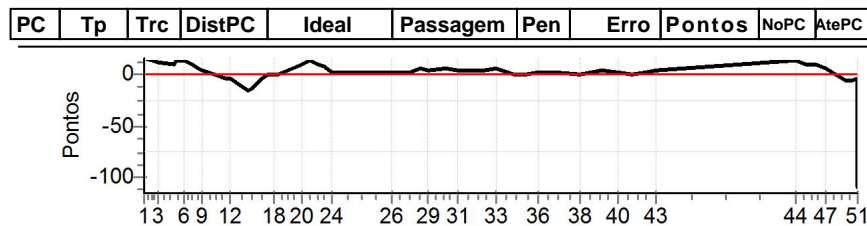

PC	Tp	Trc	DistPC	Ideal	Passagem	Pen	Erro	Pontos	NoPC	AtePC
N	26	26 / Fernando Pimentel / Maria de Fatima Pimentel								
		Cat / NL / Largada / Classicos / 26 / 19:26:00								
		8°								
PC	Tp	Trc	DistPC	Ideal	Passagem	Pen	Erro	Pontos	NoPC	AtePC
1	Tmp	4	2.060	19:40:41	19:40:57	0	16s	[+16]	8°	7°
2	Tmp	4	2.660	19:41:19	19:41:34	0	15s	[+15]	7°	8°
3	Tmp	5	3.074	19:41:47	19:41:59	0	12s	+12	7°	7°
4	Tmp	7	4.005	19:43:11	19:43:22	0	11s	+11	8°	8°
5	Tmp	7	4.193	19:43:22	19:43:36	0	14s	[+14]	9°	8°
6	Tmp	7	4.795	19:43:58	19:44:12	0	14s	[+14]	9°	8°
7	Tmp	7	5.430	19:44:37	19:44:47	0	10s	+10	8°	8°
8	Tmp	7	5.977	19:45:09	19:45:15	0	6s	+6	7°	7°
9	Tmp	7	6.313	19:45:29	19:45:33	0	4s	+4	7°	8°
10	Tmp	7	6.701	19:45:53	19:45:55	0	2s	+2	4°	8°
11	Tmp	9	7.702	19:47:23	19:47:19	0	4s	-4	6°	8°
12	Tmp	9	8.082	19:47:48	19:47:44	0	4s	-4	6°	7°
13	Tmp	11	9.260	19:49:19	19:49:04	0	15s	-15	9°	8°
14	Tmp	11	9.558	19:49:37	19:49:24	0	13s	-13	9°	8°
15	Tmp	11	9.864	19:49:56	19:49:46	0	10s	-10	9°	8°
16	Tmp	11	10.367	19:50:27	19:50:24	0	3s	-3	3°	8°
17	Tmp	11	10.787	19:50:52	19:50:52	0	0s	0	1°	8°
18	Tmp	12	11.247	19:51:21	19:51:22	0	1s	+1	5°	8°
19	Tmp	12	11.613	19:51:44	19:51:44	0	0s	0	2°	8°
20	Tmp	14	12.940	19:53:43	19:53:54	0	11s	+11	8°	8°
21	Tmp	15	13.559	19:54:22	19:54:36	0	14s	[+14]	8°	8°
22	Tmp	15	14.097	19:54:57	19:55:08	0	11s	+11	8°	8°
23	Tmp	15	14.633	19:55:31	19:55:39	0	8s	+8	8°	8°
24	Tmp	15	15.237	19:56:10	19:56:13	0	3s	+3	7°	8°
26	Tmp	19	18.660	20:01:11	20:01:14	0	3s	+3	7°	8°
27	Tmp	19	19.572	20:02:33	20:02:35	0	2s	+2	3°	8°
28	Tmp	19	20.172	20:03:27	20:03:33	0	6s	+6	6°	8°
29	Tmp	19	20.638	20:04:09	20:04:13	0	4s	+4	6°	8°
30	Tmp	19	21.574	20:05:33	20:05:39	0	6s	+6	6°	8°
31	Tmp	19	22.266	20:06:36	20:06:40	0	4s	+4	3°	8°
32	Tmp	19	23.622	20:08:38	20:08:43	0	5s	+5	7°	8°
33	Tmp	19	24.323	20:09:41	20:09:47	0	6s	+6	7°	8°
34	Tmp	19	25.275	20:11:06	20:11:06	0	0s	0	1°	8°
35	Tmp	19	25.987	20:12:11	20:12:11	0	0s	0	1°	8°
36	Tmp	19	26.656	20:13:11	20:13:14	0	3s	+3	7°	8°
37	Tmp	19	27.625	20:14:38	20:14:41	0	3s	+3	7°	8°
38	Tmp	21	28.846	20:16:39	20:16:40	0	1s	+1	2°	8°
39	Tmp	23	29.927	20:18:23	20:18:28	0	5s	+5	4°	8°
40	Tmp	23	30.839	20:19:45	20:19:48	0	3s	+3	5°	8°
41	Tmp	23	31.536	20:20:48	20:20:49	0	1s	+1	3°	8°
42	Tmp	23	32.401	20:22:06	20:22:09	0	3s	+3	5°	8°
43	Tmp	23	32.957	20:22:56	20:23:00	0	4s	+4	7°	8°
44	Tmp	28	36.800	20:34:24	20:34:38	0	14s	+14	8°	8°
45	Tmp	28	37.594	20:35:15	20:35:25	0	10s	+10	8°	8°
46	Tmp	28	38.350	20:36:04	20:36:15	0	11s	+11	8°	8°
47	Tmp	28	39.135	20:36:54	20:37:01	0	7s	+7	7°	8°
48	Tmp	30	40.212	20:38:27	20:38:22	0	5s	-5	8°	8°
49	Tmp	30	40.704	20:38:58	20:38:52	0	6s	-6	8°	8°
50	Tmp	30	41.145	20:39:26	20:39:23	0	3s	-3	5°	8°
51	Tmp	30	41.200	20:39:29	20:37:40	0	1m49s	-109	8°	8°
Num	26	Pen	0	PCZ	4	Total PP	352	Col. Final	8°