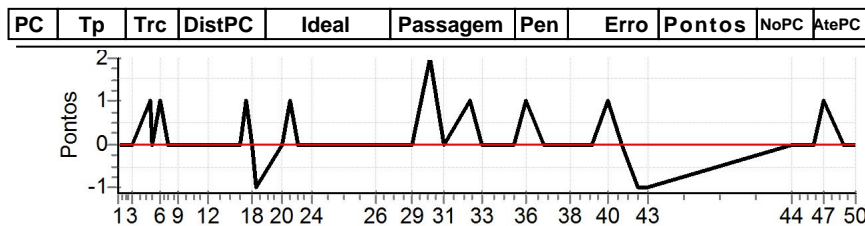

PC	Tp	Trc	DistPC	Ideal	Passagem	Pen	Erro	Pontos	NoPC	AtePC
N u m	4	4 / Fernando Leibel / Luiz Durval Brenelli								
		Cat / NL / Largada PRO / 4 / 19:04:00								
		2º								
PC	Tp	Trc	DistPC	Ideal	Passagem	Pen	Erro	Pontos	NoPC	AtePC
1	Tmp	4	2.060	19:18:41	19:18:41	0	0s	0	4º	4º
2	Tmp	4	2.660	19:19:19	19:19:19	0	0s	0	1º	1º
3	Tmp	5	3.074	19:19:47	19:19:47	0	0s	0	3º	1º
4	Tmp	7	4.005	19:21:11	19:21:12	0	1s	[+1]	4º	2º
5	Tmp	7	4.193	19:21:22	19:21:22	0	0s	0	1º	1º
6	Tmp	7	4.795	19:21:58	19:21:59	0	1s	[+1]	4º	3º
7	Tmp	7	5.430	19:22:37	19:22:37	0	0s	0	3º	3º
8	Tmp	7	5.977	19:23:09	19:23:09	0	0s	0	2º	2º
9	Tmp	7	6.313	19:23:29	19:23:29	0	0s	0	3º	2º
10	Tmp	7	6.701	19:23:53	19:23:53	0	0s	0	2º	1º
11	Tmp	9	7.702	19:25:23	19:25:23	0	0s	0	3º	1º
12	Tmp	9	8.082	19:25:48	19:25:48	0	0s	0	3º	1º
13	Tmp	11	9.260	19:27:19	19:27:19	0	0s	0	3º	1º
14	Tmp	11	9.558	19:27:37	19:27:37	0	0s	0	3º	1º
15	Tmp	11	9.864	19:27:56	19:27:56	0	0s	0	2º	1º
16	Tmp	11	10.367	19:28:27	19:28:27	0	0s	0	3º	1º
17	Tmp	11	10.787	19:28:52	19:28:53	0	1s	[+1]	4º	1º
18	Tmp	12	11.247	19:29:21	19:29:21	0	0s	0	3º	1º
19	Tmp	12	11.613	19:29:44	19:29:43	0	1s	-1	3º	2º
20	Tmp	14	12.940	19:31:43	19:31:43	0	0s	0	3º	2º
21	Tmp	15	13.559	19:32:22	19:32:23	0	1s	[+1]	4º	2º
22	Tmp	15	14.097	19:32:57	19:32:57	0	0s	0	3º	2º
23	Tmp	15	14.633	19:33:31	19:33:31	0	0s	0	4º	2º
24	Tmp	15	15.237	19:34:10	19:34:10	0	0s	0	3º	2º
26	Tmp	19	18.660	19:39:11	19:39:11	0	0s	0	2º	1º
27	Tmp	19	19.572	19:40:33	19:40:33	0	0s	0	3º	1º
28	Tmp	19	20.172	19:41:27	19:41:27	0	0s	0	2º	1º
29	Tmp	19	20.638	19:42:09	19:42:09	0	0s	0	2º	1º
30	Tmp	19	21.574	19:43:33	19:43:35	0	2s	[+2]	5º	1º
31	Tmp	19	22.266	19:44:36	19:44:36	0	0s	0	4º	1º
32	Tmp	19	23.622	19:46:38	19:46:39	0	1s	+1	4º	1º
33	Tmp	19	24.323	19:47:41	19:47:41	0	0s	0	2º	1º
34	Tmp	19	25.275	19:49:06	19:49:06	0	0s	0	3º	1º
35	Tmp	19	25.987	19:50:11	19:50:11	0	0s	0	2º	1º
36	Tmp	19	26.656	19:51:11	19:51:12	0	1s	+1	4º	2º
37	Tmp	19	27.625	19:52:38	19:52:38	0	0s	0	4º	2º
38	Tmp	21	28.846	19:54:39	19:54:39	0	0s	0	3º	2º
39	Tmp	23	29.927	19:56:23	19:56:23	0	0s	0	2º	1º
40	Tmp	23	30.839	19:57:45	19:57:46	0	1s	+1	3º	1º
41	Tmp	23	31.536	19:58:48	19:58:48	0	0s	0	3º	1º
42	Tmp	23	32.401	20:00:06	20:00:05	0	1s	-1	3º	2º
43	Tmp	23	32.957	20:00:56	20:00:55	0	1s	-1	3º	2º
44	Tmp	28	36.800	20:12:24	20:12:24	0	0s	0	3º	2º
45	Tmp	28	37.594	20:13:15	20:13:15	0	0s	0	3º	2º
46	Tmp	28	38.350	20:14:04	20:14:04	0	0s	0	3º	2º
47	Tmp	28	39.135	20:14:54	20:14:55	0	1s	+1	4º	2º
48	Tmp	30	40.212	20:16:27	20:16:27	0	0s	0	3º	2º
49	Tmp	30	40.704	20:16:58	20:16:58	0	0s	0	3º	2º
50	Tmp	30	41.145	20:17:26	20:17:26	0	0s	0	3º	2º

Num	4	Pen	0	PCZ	37	Total PP	7	Col. Final	2º