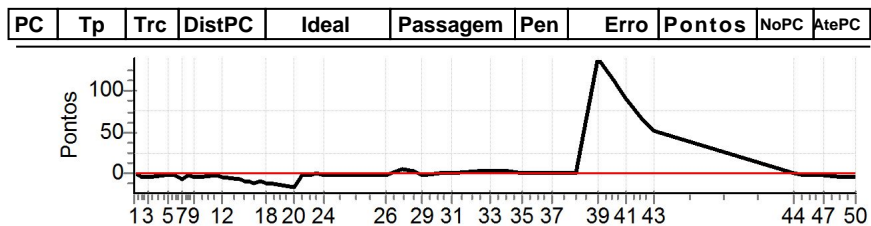

PC	Tp	Trc	DistPC	Ideal	Passagem	Pen	Erro	Pontos	NoPC	AtePC
N	24	24 / Paulo Marte Filho / Valeria Theodoro								
		Cat / NL / Largada PRO / 24 / 19:24:00								
u	5°									
m										
PC	Tp	Trc	DistPC	Ideal	Passagem	Pen	Erro	Pontos	NoPC	AtePC
1	Tmp	4	2.060	19:38:41	19:38:41	0	0s	0	3°	3°
2	Tmp	4	2.660	19:39:19	19:39:16	0	3s	-3	5°	5°
3	Tmp	5	3.074	19:39:47	19:39:43	0	4s	-4	5°	5°
4	Tmp	7	4.005	19:41:11	19:41:09	0	2s	-2	5°	5°
5	Tmp	7	4.193	19:41:22	19:41:20	0	2s	-2	5°	5°
6	Tmp	7	4.795	19:41:58	19:41:56	0	2s	-2	5°	5°
7	Tmp	7	5.430	19:42:37	19:42:31	0	6s	-6	5°	5°
8	Tmp	7	5.977	19:43:09	19:43:07	0	2s	-2	5°	5°
9	Tmp	7	6.313	19:43:29	19:43:26	0	3s	-3	5°	5°
10	Tmp	7	6.701	19:43:53	19:43:48	0	5s	-5	5°	5°
11	Tmp	9	7.702	19:45:23	19:45:22	0	1s	-1	5°	5°
12	Tmp	9	8.082	19:45:48	19:45:43	0	5s	-5	5°	5°
13	Tmp	11	9.260	19:47:19	19:47:13	0	6s	-6	5°	5°
14	Tmp	11	9.558	19:47:37	19:47:29	0	8s	-8	5°	5°
15	Tmp	11	9.864	19:47:56	19:47:47	0	9s	-9	5°	5°
16	Tmp	11	10.367	19:48:27	19:48:17	0	10s	-10	5°	5°
17	Tmp	11	10.787	19:48:52	19:48:44	0	8s	-8	5°	5°
18	Tmp	12	11.247	19:49:21	19:49:11	0	10s	-10	5°	5°
19	Tmp	12	11.613	19:49:44	19:49:34	0	10s	-10	5°	5°
20	Tmp	14	12.940	19:51:43	19:51:27	0	16s	-16	5°	5°
21	Tmp	15	13.559	19:52:22	19:52:20	0	2s	-2	5°	5°
22	Tmp	15	14.097	19:52:57	19:52:56	0	1s	-1	4°	5°
23	Tmp	15	14.633	19:53:31	19:53:31	0	0s	0	3°	5°
24	Tmp	15	15.237	19:54:10	19:54:09	0	1s	-1	5°	5°
26	Tmp	19	18.660	19:59:11	19:59:09	0	2s	-2	5°	5°
27	Tmp	19	19.572	20:00:33	20:00:39	0	6s	+6	5°	5°
28	Tmp	19	20.172	20:01:27	20:01:31	0	4s	+4	5°	5°
29	Tmp	19	20.638	20:02:09	20:02:08	0	1s	-1	5°	5°
30	Tmp	19	21.574	20:03:33	20:03:33	0	0s	0	1°	5°
31	Tmp	19	22.266	20:04:36	20:04:36	0	0s	0	3°	5°
32	Tmp	19	23.622	20:06:38	20:06:42	0	4s	+4	5°	5°
33	Tmp	19	24.323	20:07:41	20:07:44	0	3s	+3	5°	5°
34	Tmp	19	25.275	20:09:06	20:09:09	0	3s	+3	5°	5°
35	Tmp	19	25.987	20:10:11	20:10:13	0	2s	+2	5°	5°
36	Tmp	19	26.656	20:11:11	20:11:13	0	2s	+2	5°	5°
37	Tmp	19	27.625	20:12:38	20:12:38	0	0s	0	3°	5°
38	Tmp	21	28.846	20:14:39	20:14:40	0	1s	+1	5°	5°
39	Tmp	23	29.927	20:16:23	20:18:43	0	2m20s	[+140]	5°	5°
40	Tmp	23	30.839	20:17:45	20:19:37	0	1m52s	[+112]	5°	5°
41	Tmp	23	31.536	20:18:48	20:20:19	0	1m31s	[+91]	5°	5°
42	Tmp	23	32.401	20:20:06	20:21:14	0	1m08s	[+68]	5°	5°
43	Tmp	23	32.957	20:20:56	20:21:49	0	53s	[+53]	5°	5°
44	Tmp	28	36.800	20:32:24	20:32:25	0	1s	+1	5°	5°
45	Tmp	28	37.594	20:33:15	20:33:14	0	1s	-1	5°	5°
46	Tmp	28	38.350	20:34:04	20:34:03	0	1s	-1	5°	5°
47	Tmp	28	39.135	20:34:54	20:34:52	0	2s	-2	5°	5°
48	Tmp	30	40.212	20:36:27	20:36:23	0	4s	-4	5°	5°
49	Tmp	30	40.704	20:36:58	20:36:55	0	3s	-3	5°	5°
50	Tmp	30	41.145	20:37:26	20:37:22	0	4s	-4	5°	5°
Num	24	Pen	0	PCZ	5	Total PP	160	Col. Final	5°