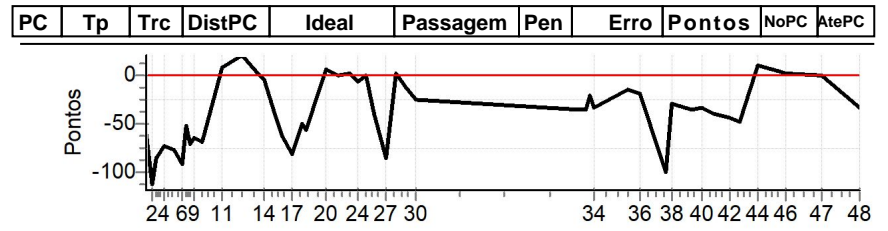

NORTE CRONOMETRAGEM com Netão (99)
98167-2222

Caminhos do Marchador 2024 - RN - Caminhos do Marchador 2024

Performance Individual

PC	Tp	Trc	DistPC	Ideal	Passagem	Pen	Erro	Pontos	NoPC	AtePC
N u m	19	19 / Ivo Barreto								
		Cat / NL / Largada		Iniciante / 7 / 08:12:00						
PC	Tp	Trc	DistPC	Ideal	Passagem	Pen	Erro	Pontos	NoPC	AtePC
1	Tmp	3	543	08:16:28	08:15:58	0	30s	-60	10°	10°
2	Tmp	3	733	08:18:22	08:17:26	0	56s	-112	10°	10°
3	Tmp	3	850	08:19:32	08:18:50	0	42s	-84	10°	10°
4	Tmp	3	1056	08:21:35	08:20:59	0	36s	-72	10°	10°
5	Tmp	3	1340	08:24:26	08:23:48	0	38s	-76	9°	10°
6	Tmp	3	1541	08:26:26	08:25:40	0	46s	-92	10°	10°
7	Tmp	3	1666	08:27:41	08:27:15	0	26s	-52	10°	10°
8	Tmp	3	1800	08:29:02	08:28:27	0	35s	-70	10°	10°
9	Tmp	3	1913	08:30:10	08:29:38	0	32s	-64	9°	10°
10	Tmp	3	2118	08:32:13	08:31:39	0	34s	-68	10°	10°
11	Tmp	5	2642	08:38:05	08:38:13	0	8s	+8	6°	10°
12	Tmp	5	3223	08:43:53	08:44:14	0	21s	+21	8°	10°
13	Tmp	5	3598	08:47:38	08:47:42	0	4s	+4	4°	10°
14	Tmp	5	3844	08:50:06	08:50:04	0	2s	-4	4°	10°
15	Tmp	5	4093	08:52:35	08:52:16	0	19s	-38	10°	10°
16	Tmp	5	4366	08:55:19	08:54:48	0	31s	-62	8°	10°
17	Tmp	5	4625	08:57:55	08:57:15	0	40s	-80	9°	10°
18	Tmp	5	4919	09:00:51	09:00:26	0	25s	-50	8°	10°
19	Tmp	5	5021	09:01:52	09:01:24	0	28s	-56	8°	10°
20	Tmp	7	5546	09:07:51	09:07:57	0	6s	+6	5°	10°
21	Tmp	7	5868	09:11:04	09:11:05	0	1s	+1	4°	10°
22	Tmp	7	6227	09:14:40	09:14:42	0	2s	+2	2°	10°
23	Tmp	9	6433	09:15:59	09:15:57	0	2s	-4	3°	10°
24	Tmp	10	6598	09:16:52	09:16:49	0	3s	-6	5°	10°
25	Tmp	11	6878	09:18:44	09:18:45	0	1s	+1	2°	10°
26	Tmp	11	7103	09:20:59	09:20:39	0	20s	-40	6°	10°
27	Tmp	11	7489	09:24:51	09:24:08	0	43s	-86	9°	10°
28	Tmp	12	7776	09:27:22	09:27:25	0	3s	+3	6°	10°
29	Tmp	13	8252	09:30:15	09:30:09	0	6s	-12	6°	10°
30	Tmp	14	8577	09:33:11	09:32:59	0	12s	-24	6°	10°
31	Tmp	17	9250	10:19:36	10:19:18	0	18s	-36	10°	10°
32	Tmp	18	9555	10:21:23	10:21:05	0	18s	-36	8°	10°
33	Tmp	19	9848	10:22:38	10:22:28	0	10s	-20	9°	10°
34	Tmp	19	10014	10:23:28	10:23:12	0	16s	-32	8°	10°
35	Tmp	21	11252	10:33:20	10:33:13	0	7s	-14	2°	10°
36	Tmp	22	11654	10:36:49	10:36:40	0	9s	-18	7°	10°
37	Tmp	22	12365	10:43:55	10:43:05	0	50s	-100	7°	10°
38	Tmp	22	12561	10:45:53	10:45:39	0	14s	-28	9°	10°
39	Tmp	22	13154	10:51:49	10:51:31	0	18s	-36	7°	10°
40	Tmp	22	13428	10:54:33	10:54:17	0	16s	-32	10°	10°
41	Tmp	22	13745	10:57:43	10:57:23	0	20s	-40	10°	10°
42	Tmp	22	14199	11:02:16	11:01:54	0	22s	-44	10°	10°
43	Tmp	22	14474	11:05:01	11:04:37	0	24s	-48	10°	10°
44	Tmp	22	15000	11:10:16	11:10:26	0	10s	+10	5°	10°
45	Tmp	24	15554	11:16:21	11:16:26	0	5s	+5	4°	10°
46	Tmp	24	15735	11:18:10	11:18:12	0	2s	+2	1°	10°
47	Tmp	24	16782	11:28:38	11:28:38	0	0s	0	1°	10°
48	Tmp	24	17843	11:39:14	11:38:58	0	16s	-32	7°	10°
Num	19	Pen	0	PCZ	1	Total PP	1791	Col. Final	10°	