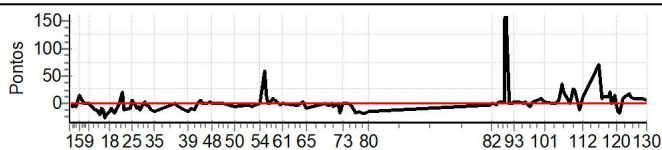

Etapa B	Num 26	Pen 0	PCZ 6	Total PP 500	PG 7

n° 26	A PP 466	10°	B PP 500	9°	C PP 0	6°	Tot PP 966	Col. 9°