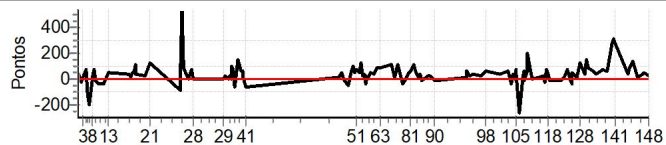

PC	Tp	Trc	DistPC	Ideal	Passagem	Pen	Erro	Pontos	NoPC	AtePC
133	Tmp	296	10469	15:47:07.52	15:47:14.39	0	6.9s	+69	8°	3°
134	Tmp	302	11234	15:49:05.19	15:49:08.71	0	3.5s	+35	4°	3°
135	Tmp	304	12385	15:51:27.30	15:51:33.25	0	6.0s	+60	6°	3°
136	Tmp	306	13109	15:52:46.34	15:52:53.71	0	7.4s	+74	7°	3°
137	Tmp	309	13683	15:54:09.12	15:54:15.71	0	6.6s	+66	6°	3°
138	Tmp	310	14005	15:54:55.14	15:55:01.76	0	6.6s	+66	4°	3°
139	Tmp	315	16098	15:58:23.21	15:58:50.06	0	26.9s	+269	8°	3°
140	Tmp	316	16425	15:58:52.48	15:59:23.26	0	30.8s	[+308]	9°	3°
141	Tmp	317	16767	15:59:29.08	15:59:56.72	0	27.6s	[+276]	7°	3°
142	Tmp	323	18989	16:06:42.32	16:06:46.81	0	4.5s	+45	9°	3°
143	Tmp	326	19530	16:07:40.80	16:07:49.39	0	8.6s	+86	9°	3°
144	Tmp	328	20652	16:09:28.73	16:09:42.07	0	13.3s	+133	11°	3°
145	Tmp	333	22059	16:12:09.39	16:12:11.21	0	1.8s	+18	5°	3°
146	Tmp	338	23677	16:14:56.70	16:15:00.73	0	4.0s	+40	9°	3°
147	Tmp	341	24585	16:16:10.04	16:16:15.18	0	5.1s	+51	7°	3°
148	Tmp	344	26270	16:18:30.89	16:18:33.43	0	2.5s	+25	8°	3°

Etapa C	Num	59	Pen	0	PCZ	0	Total PP	3180	PG	14

n°	20	A PP	1986	4°	B PP	1735	3°	C PP	3180	3°	Tot PP	6901	Col.	2°