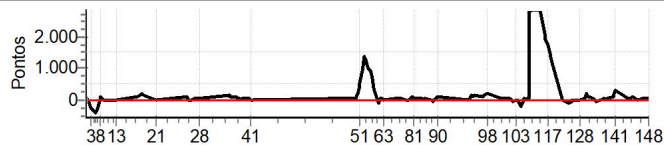

PC	Tp	Trc	DistPC	Ideal	Passagem	Pen	Erro	Pontos	NoPC	AtePC
133	Tmp	296	10469	15:43:07.52	15:43:13.64	0	6.1s	+61	7°	10°
134	Tmp	302	11234	15:45:05.19	15:45:01.14	0	4.1s	-41	6°	9°
135	Tmp	304	12385	15:47:27.30	15:47:25.66	0	1.6s	-16	3°	9°
136	Tmp	306	13109	15:48:46.34	15:48:48.17	0	1.8s	+18	1°	9°
137	Tmp	309	13683	15:50:09.12	15:50:08.62	0	0.5s	-5	1°	9°
138	Tmp	310	14005	15:50:55.14	15:51:00.58	0	5.4s	+54	1°	9°
139	Tmp	315	16098	15:54:23.21	15:54:32.15	0	8.9s	+89	5°	9°
140	Tmp	316	16425	15:54:52.48	15:55:05.32	0	12.8s	+128	5°	9°
141	Tmp	317	16767	15:55:29.08	15:55:57.07	0	28.0s	+280	8°	9°
142	Tmp	323	18989	16:02:42.32	16:02:44.09	0	1.8s	+18	6°	9°
143	Tmp	326	19530	16:03:40.80	16:03:47.01	0	6.2s	+62	8°	9°
144	Tmp	328	20652	16:05:28.73	16:05:35.83	0	7.1s	+71	8°	9°
145	Tmp	333	22059	16:08:09.39	16:08:08.77	0	0.6s	-6	3°	9°
146	Tmp	338	23677	16:10:56.70	16:10:59.67	0	3.0s	+30	8°	9°
147	Tmp	341	24585	16:12:10.04	16:12:15.85	0	5.8s	+58	8°	9°
148	Tmp	344	26270	16:14:30.89	16:14:35.32	0	4.4s	+44	10°	9°

Etapa C	Num 55	Pen 0	PCZ 0	Total PP 16757	PG 8

n° 16	A PP 3365	5°	B PP 7293	8°	C PP 16757	9°	Tot PP 27415	Col. 5°