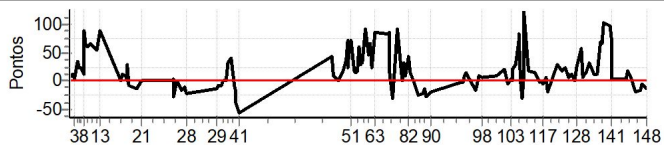

PC	Tp	Trc	DistPC	Ideal	Passagem	Pen	Erro	Pontos	NoPC	AtePC
133	Tmp	296	10469	15:42:07.52	15:42:10.70	0	3.2s	+32	6°	1°
134	Tmp	302	11234	15:44:05.19	15:44:06.41	0	1.2s	+12	2°	1°
135	Tmp	304	12385	15:46:27.30	15:46:28.52	0	1.2s	+12	2°	1°
136	Tmp	306	13109	15:47:46.34	15:47:53.37	0	7.0s	+70	5°	1°
137	Tmp	309	13683	15:49:09.12	15:49:15.74	0	6.6s	+66	7°	1°
138	Tmp	310	14005	15:49:55.14	15:50:05.53	0	10.4s	[+104]	6°	1°
139	Tmp	315	16098	15:53:23.21	15:53:32.91	0	9.7s	+97	6°	1°
140	Tmp	316	16425	15:53:52.48	15:53:59.57	0	7.1s	+71	3°	1°
141	Tmp	317	16767	15:54:29.08	15:54:29.41	0	0.3s	+3	1°	1°
142	Tmp	323	18989	16:01:42.32	16:01:42.52	0	0.2s	+2	1°	1°
143	Tmp	326	19530	16:02:40.80	16:02:42.56	0	1.8s	+18	3°	1°
144	Tmp	328	20652	16:04:28.73	16:04:29.31	0	0.6s	+6	3°	1°
145	Tmp	333	22059	16:07:09.39	16:07:07.51	0	1.9s	-19	6°	1°
146	Tmp	338	23677	16:09:56.70	16:09:54.91	0	1.8s	-18	5°	1°
147	Tmp	341	24585	16:11:10.04	16:11:09.52	0	0.5s	-5	3°	1°
148	Tmp	344	26270	16:13:30.89	16:13:29.38	0	1.5s	-15	7°	1°

Etapa C	Num	54	Pen	0	PCZ	2	Total PP	1052	PG	17

n°	15	A PP	768	2°	B PP	1154	2°	C PP	1052	1°	Tot PP	2974	Col.	1°