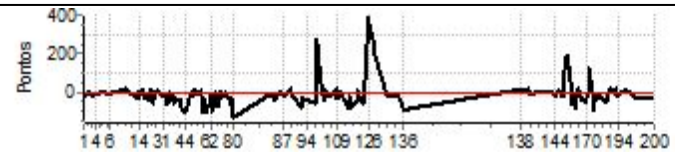

PC	Tp	Trc	DistPC	Ideal	Passagem	Pen	Erro	Pontos	NoPC	AtePC
191	Tmp	227	18113	12:36:34.02	12:36:33.13	0	0.9s	[-9]	5°	6°
192	Tmp	228	18224	12:36:44.21	12:36:42.71	0	1.5s	-15	5°	6°
193	Tmp	228	18303	12:36:52.83	12:36:51.61	0	1.2s	-12	5°	6°
194	Tmp	232	18550	12:37:41.59	12:37:40.85	0	0.7s	-7	2°	6°
195	Tmp	234	19425	12:39:31.38	12:39:32.67	0	1.3s	+13	5°	6°
196	Tmp	235	20528	12:41:12.21	12:41:12.29	0	0.1s	+1	2°	6°
197	Tmp	235	20861	12:41:38.85	12:41:37.68	0	1.2s	-12	7°	6°
198	Tmp	236	21444	12:42:29.30	12:42:25.73	0	3.6s	-36	6°	6°
199	Tmp	237	22098	12:43:45.39	12:43:42.78	0	2.6s	-26	6°	6°
200	Tmp	241	24228	12:48:32.23	12:48:28.74	0	3.5s	-35	7°	6°

Etapa C	Num	720	Pen	0	PCZ	0	Total PP	2120	PG	10

n°	8	A PP	2195	6°	B PP	2481	6°	C PP	2120	6°	Tot PP	6796	Col.	6°