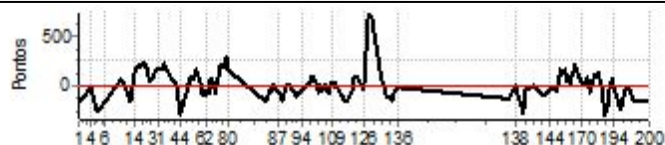

PC	Tp	Trc	DistPC	Ideal	Passagem	Pen	Erro	Pontos	NoPC	AtePC
191	Tmp	227	18113	12:35:34.02	12:35:38.68	0	4.7s	+47	7°	7°
192	Tmp	228	18224	12:35:44.21	12:35:49.23	0	5.0s	+50	7°	7°
193	Tmp	228	18303	12:35:52.83	12:35:59.46	0	6.6s	+66	8°	7°
194	Tmp	232	18550	12:36:41.59	12:36:39.59	0	2.0s	-20	8°	7°
195	Tmp	234	19425	12:38:31.38	12:38:08.58	0	22.8s	-228	9°	7°
196	Tmp	235	20528	12:40:12.21	12:40:09.00	0	3.2s	-32	9°	7°
197	Tmp	235	20861	12:40:38.85	12:40:36.15	0	2.7s	-27	9°	7°
198	Tmp	236	21444	12:41:29.30	12:41:24.40	0	4.9s	-49	8°	7°
199	Tmp	237	22098	12:42:45.39	12:42:32.33	0	13.1s	-131	9°	7°
200	Tmp	241	24228	12:47:32.23	12:47:16.75	0	15.5s	-155	8°	7°

Etapa C	Num 716	Pen 0	PCZ 0	Total PP 5265	PG 9

n° 7	A PP 9150	8°	B PP 3495	7°	C PP 5265	7°	Tot PP 17910	Col. 7°