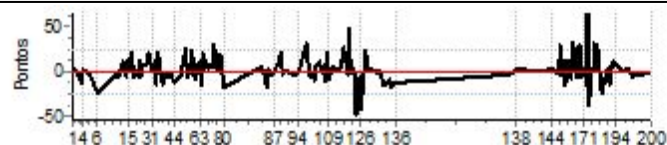

PC	Tp	Trc	DistPC	Ideal	Passagem	Pen	Erro	Pontos	NoPC	AtePC
191	Tmp	227	18113	12:30:34.02	12:30:34.62	0	0.6s	+6	3°	2°
192	Tmp	228	18224	12:30:44.21	12:30:44.97	0	0.8s	+8	4°	2°
193	Tmp	228	18303	12:30:52.83	12:30:53.92	0	1.1s	+11	4°	2°
194	Tmp	232	18550	12:31:41.59	12:31:42.28	0	0.7s	+7	4°	2°
195	Tmp	234	19425	12:33:31.38	12:33:31.35	0	0.0s	0	2°	2°
196	Tmp	235	20528	12:35:12.21	12:35:12.60	0	0.4s	+4	4°	2°
197	Tmp	235	20861	12:35:38.85	12:35:39.01	0	0.2s	+2	2°	2°
198	Tmp	236	21444	12:36:29.30	12:36:28.78	0	0.5s	-5	3°	2°
199	Tmp	237	22098	12:37:45.39	12:37:45.10	0	0.3s	-3	4°	2°
200	Tmp	241	24228	12:42:32.23	12:42:32.05	0	0.2s	-2	1°	2°

Etapa C	Num	717	Pen	0	PCZ	6	Total PP	459	PG	14

n°	2	A PP	554	2°	B PP	444	3°	C PP	459	2°	Tot PP	1457	Col.	2°