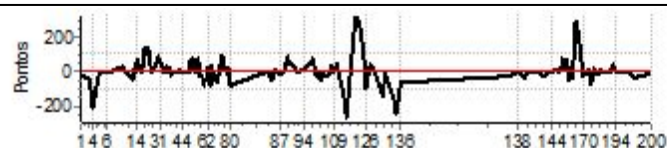

PC	Tp	Trc	DistPC	Ideal	Passagem	Pen	Erro	Pontos	NoPC	AtePC
191	Tmp	227	18113	12:45:34.02	12:45:36.54	0	2.5s	+25	3°	3°
192	Tmp	228	18224	12:45:44.21	12:45:45.08	0	0.9s	[+9]	3°	3°
193	Tmp	228	18303	12:45:52.83	12:45:55.22	0	2.4s	+24	3°	3°
194	Tmp	232	18550	12:46:41.59	12:46:41.62	0	0.0s	0	1°	3°
195	Tmp	234	19425	12:48:31.38	12:48:31.40	0	0.0s	0	1°	3°
196	Tmp	235	20528	12:50:12.21	12:50:12.63	0	0.4s	+4	3°	3°
197	Tmp	235	20861	12:50:38.85	12:50:38.83	0	0.0s	0	1°	3°
198	Tmp	236	21444	12:51:29.30	12:51:26.89	0	2.4s	-24	3°	3°
199	Tmp	237	22098	12:52:45.39	12:52:42.37	0	3.0s	-30	3°	3°
200	Tmp	241	24228	12:57:32.23	12:57:31.43	0	0.8s	-8	3°	3°

Etapa C	Num	724	Pen	0	PCZ	7	Total PP	2229	PG	13

n°	3	A PP	3087	3°	B PP	4110	3°	C PP	2229	3°	Tot PP	9426	Col.	3°