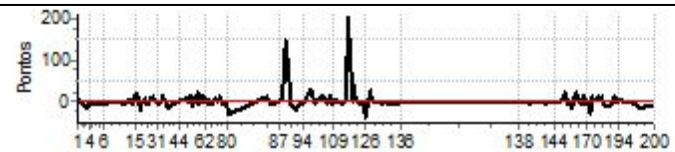

PC	Tp	Trc	DistPC	Ideal	Passagem	Pen	Erro	Pontos	NoPC	AtePC
191	Tmp	227	18113	12:29:34.02	12:29:34.43	0	0.4s	+4	2°	1°
192	Tmp	228	18224	12:29:44.21	12:29:44.35	0	0.1s	+1	2°	1°
193	Tmp	228	18303	12:29:52.83	12:29:52.78	0	0.1s	-1	2°	1°
194	Tmp	232	18550	12:30:41.59	12:30:41.94	0	0.4s	+4	1°	1°
195	Tmp	234	19425	12:32:31.38	12:32:31.41	0	0.0s	0	3°	1°
196	Tmp	235	20528	12:34:12.21	12:34:12.20	0	0.0s	0	1°	1°
197	Tmp	235	20861	12:34:38.85	12:34:38.54	0	0.3s	-3	4°	1°
198	Tmp	236	21444	12:35:29.30	12:35:28.88	0	0.4s	-4	2°	1°
199	Tmp	237	22098	12:36:45.39	12:36:43.83	0	1.6s	-16	5°	1°
200	Tmp	241	24228	12:41:32.23	12:41:31.22	0	1.0s	-10	5°	1°

Etapa C	Num	712	Pen	0	PCZ	4	Total PP	417	PG	15

n°	1	A PP	410	1°	B PP	441	2°	C PP	417	1°	Tot PP	1268	Col.	1°