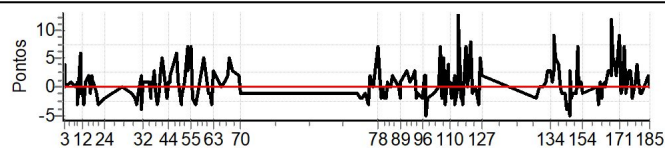

Etapa C	Num 4	Pen 0	PCZ 11	Total PP 105	PG 15

n° 4	A PP 106	1°	B PP 96	1°	C PP 105	3°	Tot PP 307	Col. 1°