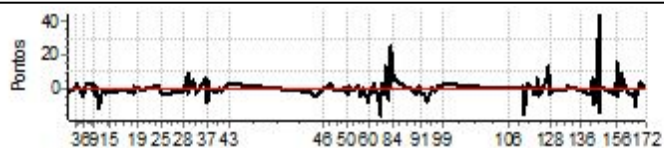

Etapa C	Num 709	Pen 0	PCZ 6	Total PP 177	PG 17

n° 2	A PP 83	2°	B PP 125	1°	C PP 177	1°	Tot PP 385	Col. 2°