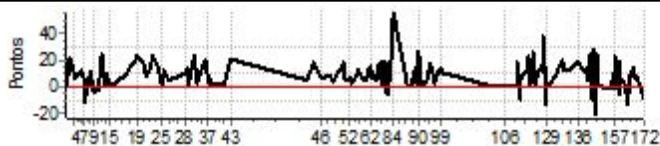

Etapa C	Num 734	Pen 0	PCZ 3	Total PP 573	PG 10

n° 8	A PP 360	10°	B PP 442	4°	C PP 573	7°	Tot PP 1375	Col. 3°