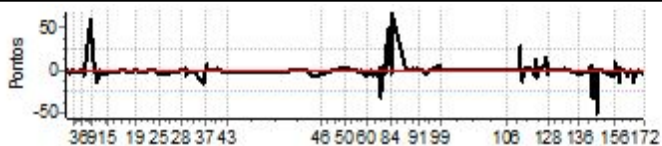

Etapa C	Num 707	Pen 0	PCZ 9	Total PP 317	PG 10

n° 7	A PP 115	4°	B PP 201	6°	C PP 317	7°	Tot PP 633	Col. 7°