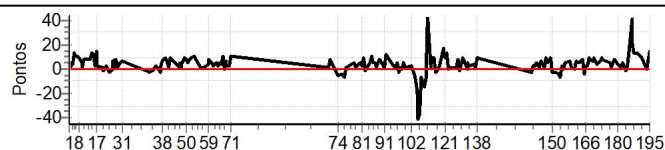

Etapa C	Num 44	Pen 0	PCZ 3	Total PP 295	PG 11

n° 44	APP 310	13°	B PP 348	11°	C PP 295	5°	Tot PP 953	Col. 7°

LOURIVAL ROLDAN
Diretor de Prova

HAROLDO SCIPIÃO
Comissário Desportivo CBA