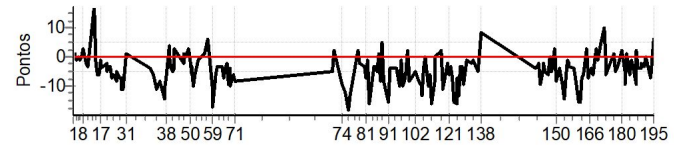

Etapa C	Num 48	Pen 0	PCZ 2	Total PP 239	PG 15

n° 48	A PP 290	11°	B PP 384	13°	C PP 239	3°	Tot PP 913	Col. 6°